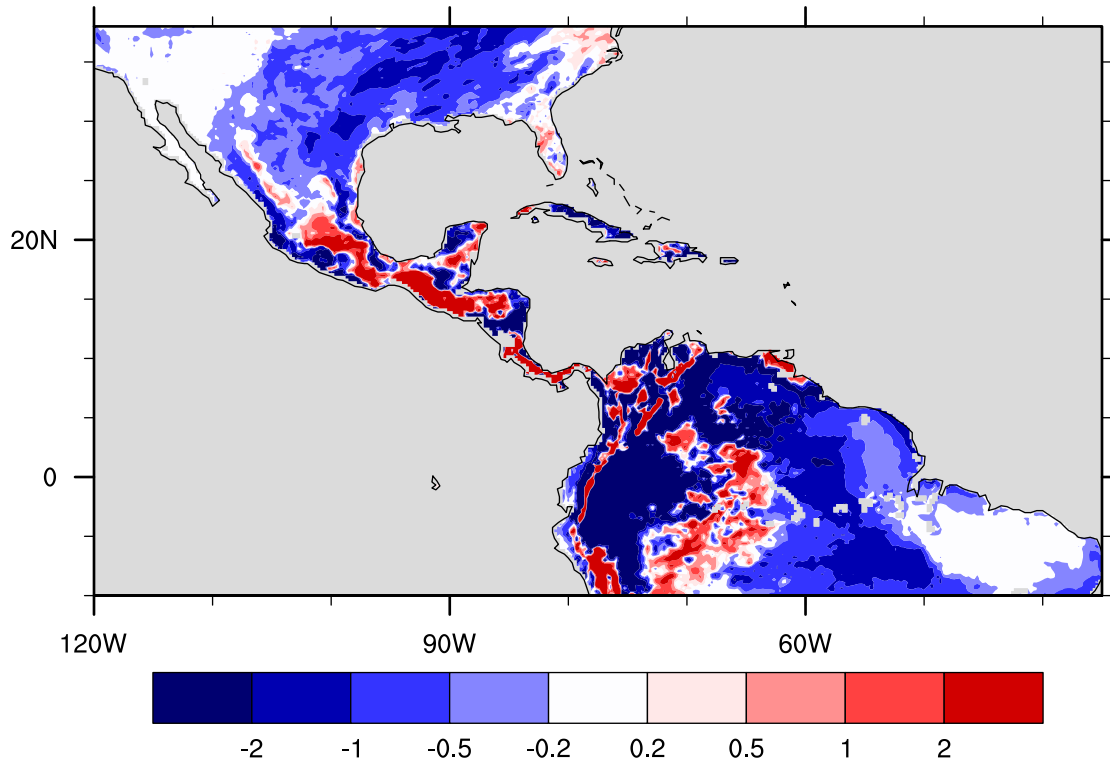

Slope of pr versus tas, run ca\_25\_001

May

Slope of pr versus tas, run ca\_25\_001

June

Slope of pr versus tas, run ca\_25\_001

July

Slope of pr versus tas, run ca\_25\_001

August

Slope of pr versus tas, run ca\_25\_001

September

Slope of pr versus tas, run ca\_25\_001

October

Slope of pr versus tas, run ca\_25\_001

November

Slope of pr versus tas, run ca\_25\_001

December