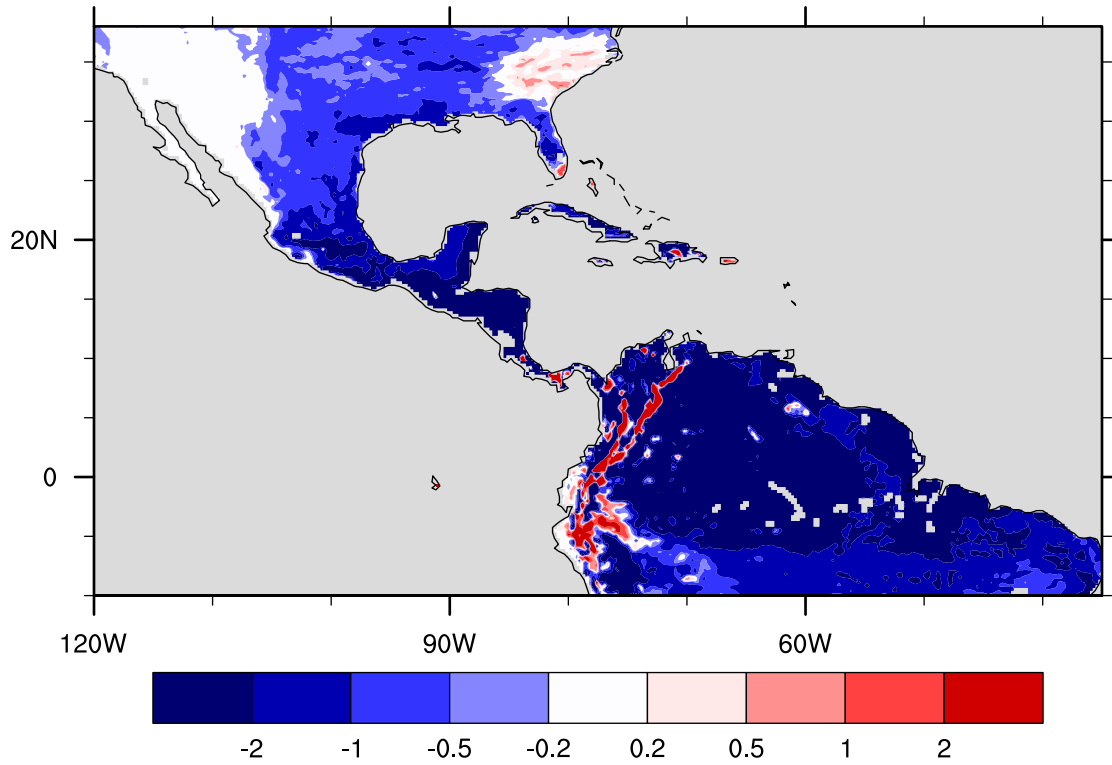

Slope of pr versus tas, run ca\_25\_001

January

Slope of pr versus tas, run ca\_25\_001

February

Slope of pr versus tas, run ca\_25\_001

March

Slope of pr versus tas, run ca\_25\_001

April

Slope of pr versus tas, run ca\_25\_001

May

Slope of pr versus tas, run ca\_25\_001

June

Slope of pr versus tas, run ca\_25\_001

July

Slope of pr versus tas, run ca\_25\_001

August