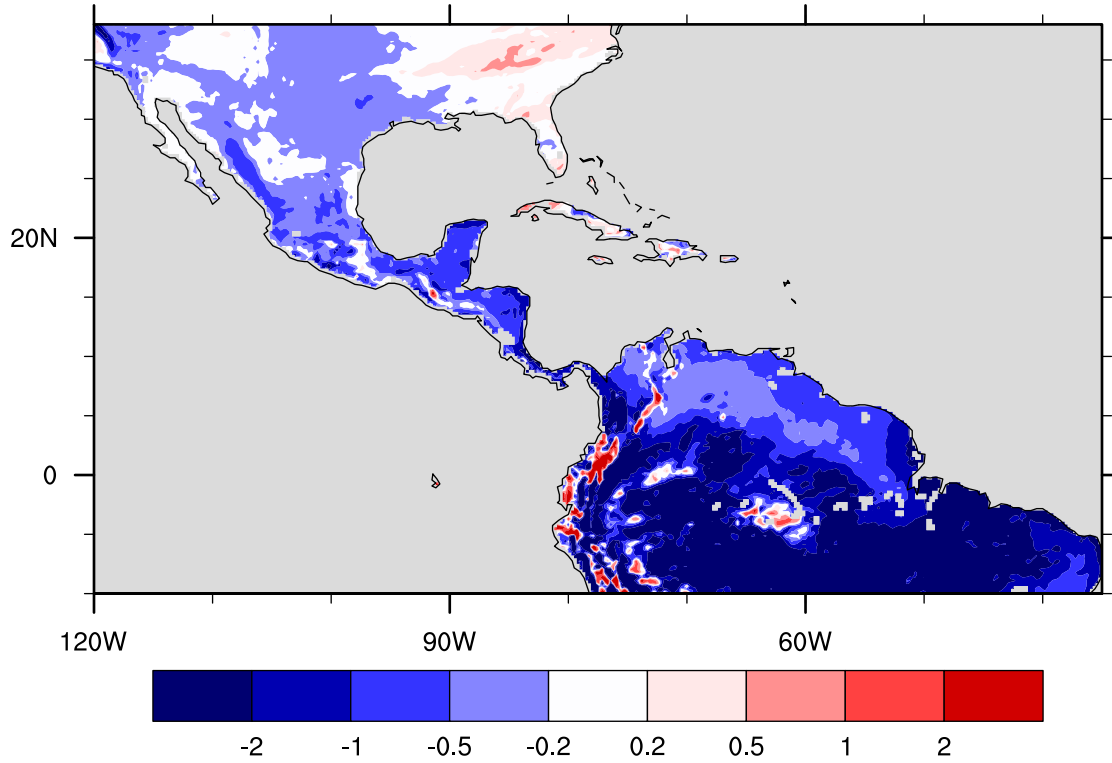

Slope of pr versus tas, run ca\_25\_001

January

Slope of pr versus tas, run ca\_25\_001

February

Slope of pr versus tas, run ca\_25\_001

March

Slope of pr versus tas, run ca\_25\_001

April

Slope of pr versus tas, run ca\_25\_001

May

Slope of pr versus tas, run ca\_25\_001

June

Slope of pr versus tas, run ca\_25\_001

July

Slope of pr versus tas, run ca\_25\_001

August