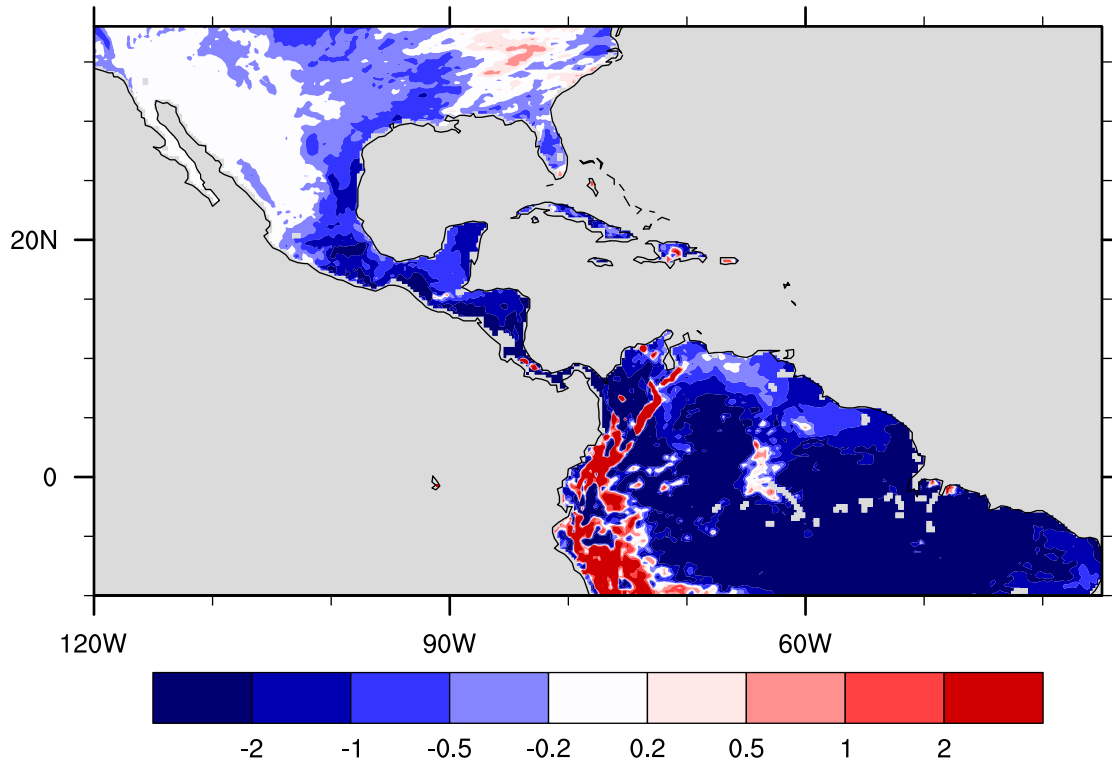

Slope of pr versus tas, run ca\_25\_001

January

Slope of pr versus tas, run ca\_25\_001

February

Slope of pr versus tas, run ca\_25\_001

March

Slope of pr versus tas, run ca\_25\_001

April

Slope of pr versus tas, run ca\_25\_001

May

Slope of pr versus tas, run ca\_25\_001

June

Slope of pr versus tas, run ca\_25\_001

July

Slope of pr versus tas, run ca\_25\_001

August

Slope of pr versus tas, run ca\_25\_001

September

Slope of pr versus tas, run ca\_25\_001

October

Slope of pr versus tas, run ca\_25\_001

November

Slope of pr versus tas, run ca\_25\_001

December