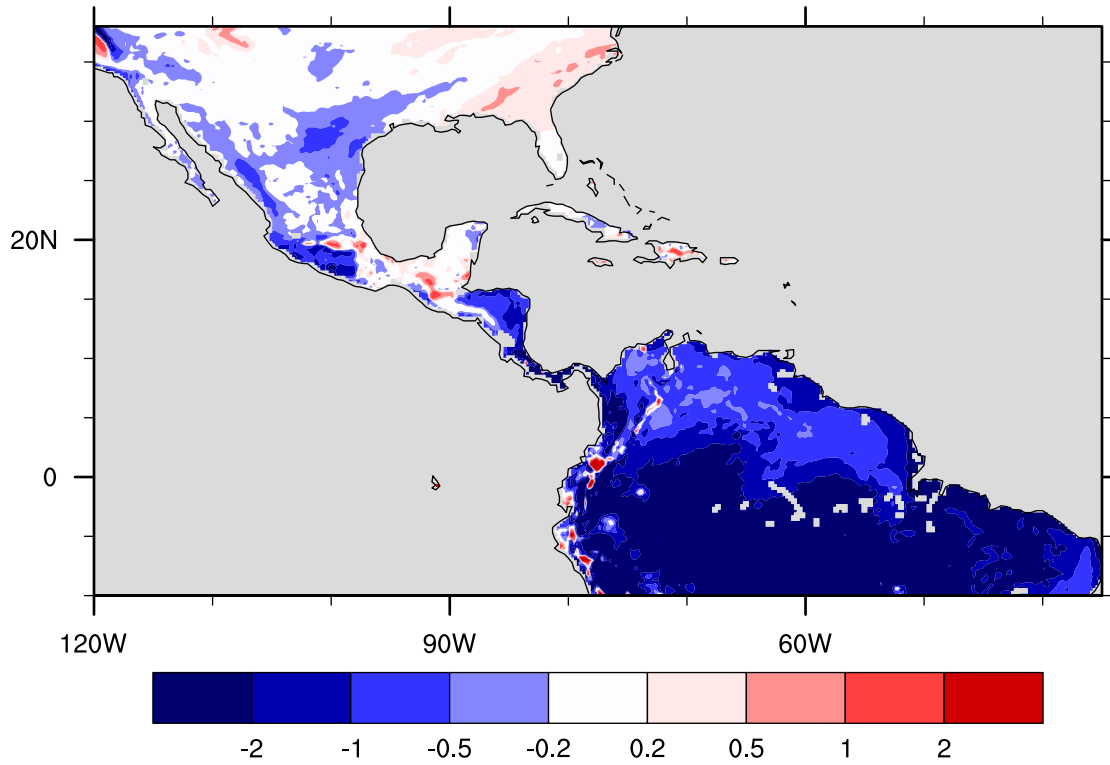

Slope of pr versus tas, run ca\_25\_001

January

Slope of pr versus tas, run ca\_25\_001

February

Slope of pr versus tas, run ca\_25\_001

March

Slope of pr versus tas, run ca\_25\_001

April

Slope of pr versus tas, run ca\_25\_001

May

Slope of pr versus tas, run ca\_25\_001

June

Slope of pr versus tas, run ca\_25\_001

July

Slope of pr versus tas, run ca\_25\_001

August

Slope of pr versus tas, run ca\_25\_001

September

Slope of pr versus tas, run ca\_25\_001

October

Slope of pr versus tas, run ca\_25\_001

November

Slope of pr versus tas, run ca\_25\_001

December