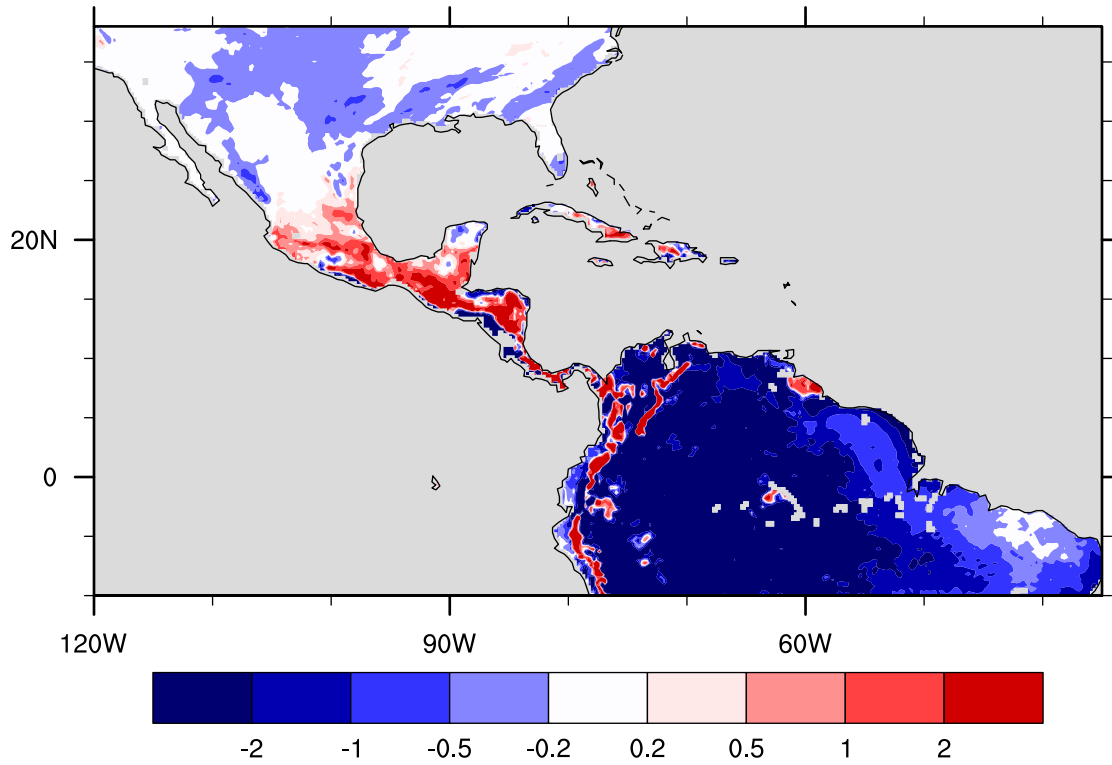

Slope of pr versus tas, run ca\_25\_001

September

Slope of pr versus tas, run ca\_25\_001

October

Slope of pr versus tas, run ca\_25\_001

November

Slope of pr versus tas, run ca\_25\_001

December