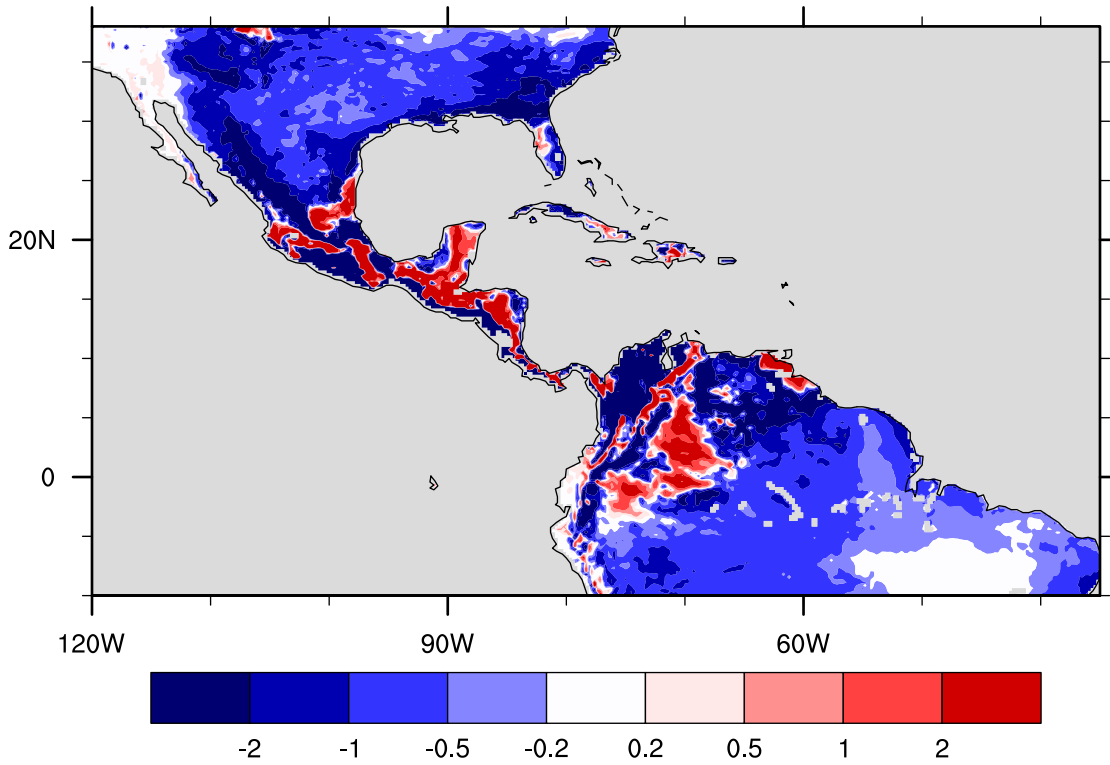

Slope of pr versus tas, run ca\_25\_001

May

Slope of pr versus tas, run ca\_25\_001

June

Slope of pr versus tas, run ca\_25\_001

July

Slope of pr versus tas, run ca\_25\_001

August

Slope of pr versus tas, run ca\_25\_001

September

Slope of pr versus tas, run ca\_25\_001

October

Slope of pr versus tas, run ca\_25\_001

November

Slope of pr versus tas, run ca\_25\_001

December