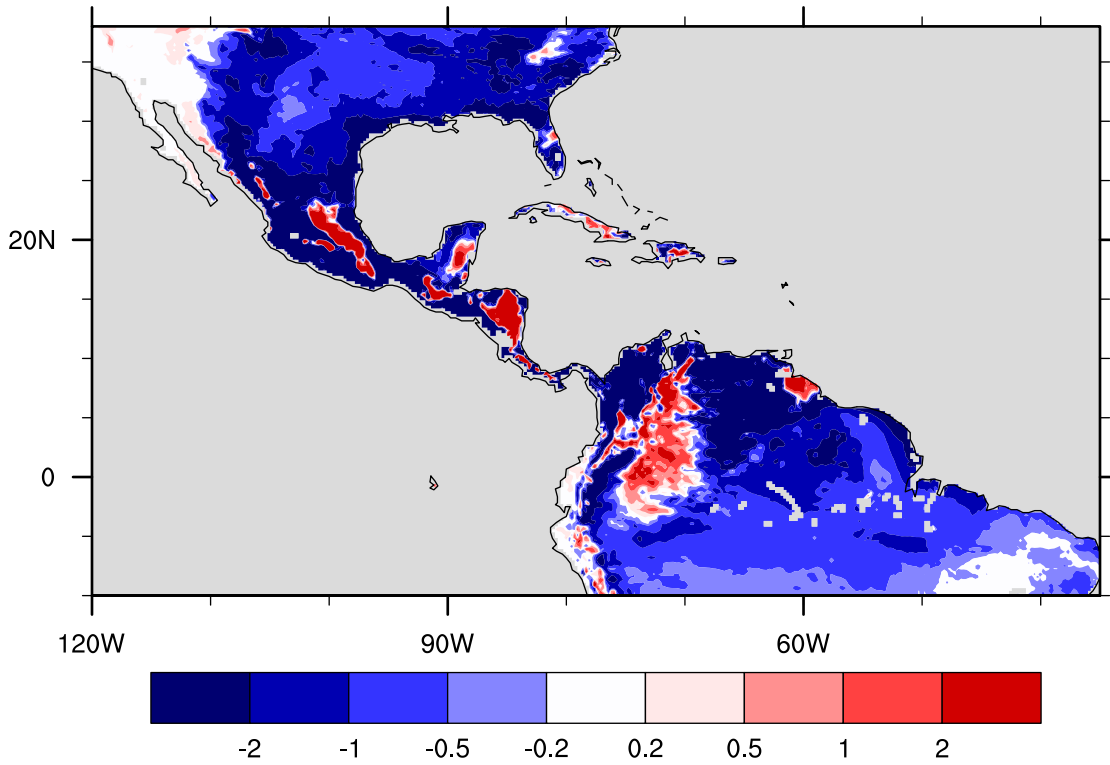

Slope of pr versus tas, run ca\_25\_001

May

Slope of pr versus tas, run ca\_25\_001

June

Slope of pr versus tas, run ca\_25\_001

July

Slope of pr versus tas, run ca\_25\_001

August

Slope of pr versus tas, run ca\_25\_001

September

Slope of pr versus tas, run ca\_25\_001

October

Slope of pr versus tas, run ca\_25\_001

November

Slope of pr versus tas, run ca\_25\_001

December