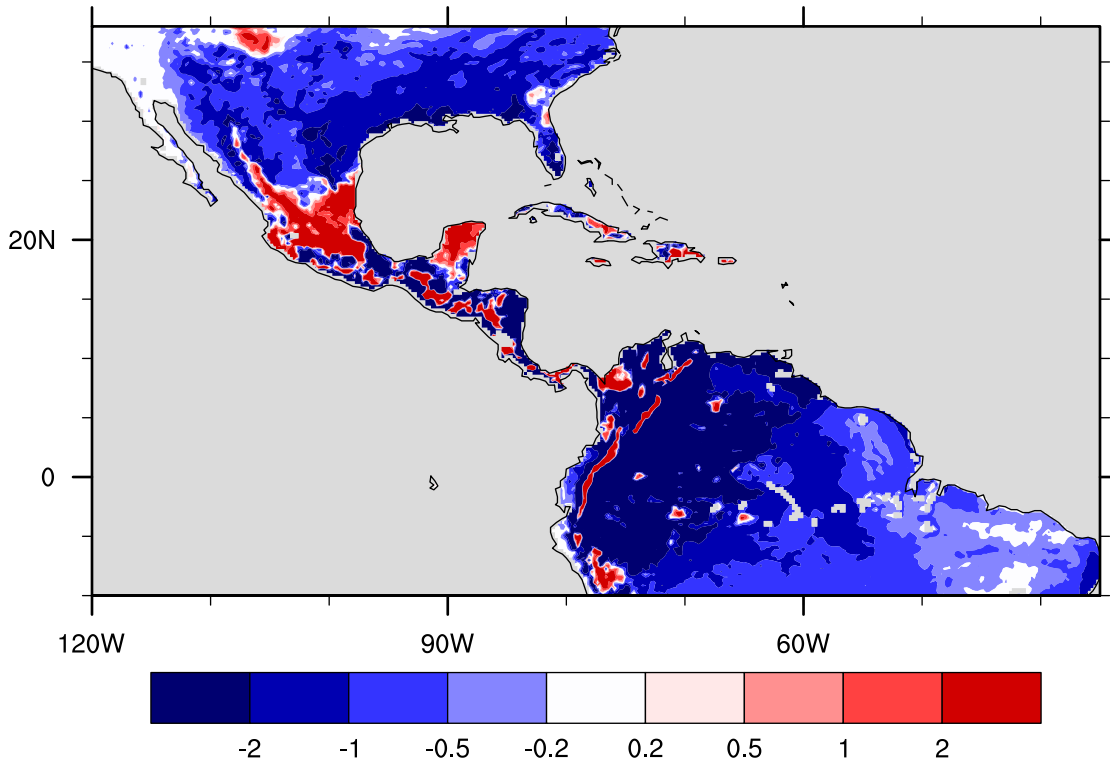

Slope of pr versus tas, run ca_25_001

September