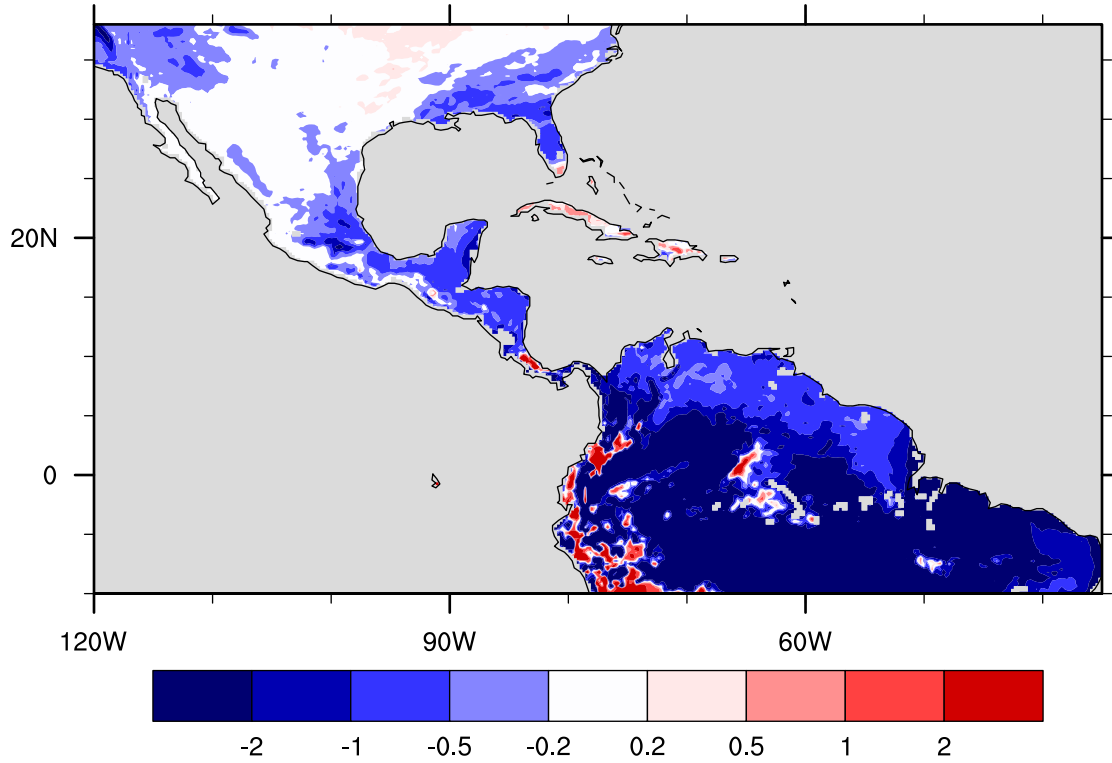

Slope of pr versus tas, run ca\_25\_001

January

Slope of pr versus tas, run ca\_25\_001

February

Slope of pr versus tas, run ca\_25\_001

March

Slope of pr versus tas, run ca\_25\_001

April

Slope of pr versus tas, run ca\_25\_001

May

Slope of pr versus tas, run ca\_25\_001

June

Slope of pr versus tas, run ca\_25\_001

July

Slope of pr versus tas, run ca\_25\_001

August

Slope of pr versus tas, run ca\_25\_001

September

Slope of pr versus tas, run ca\_25\_001

October

Slope of pr versus tas, run ca\_25\_001

November

Slope of pr versus tas, run ca\_25\_001

December