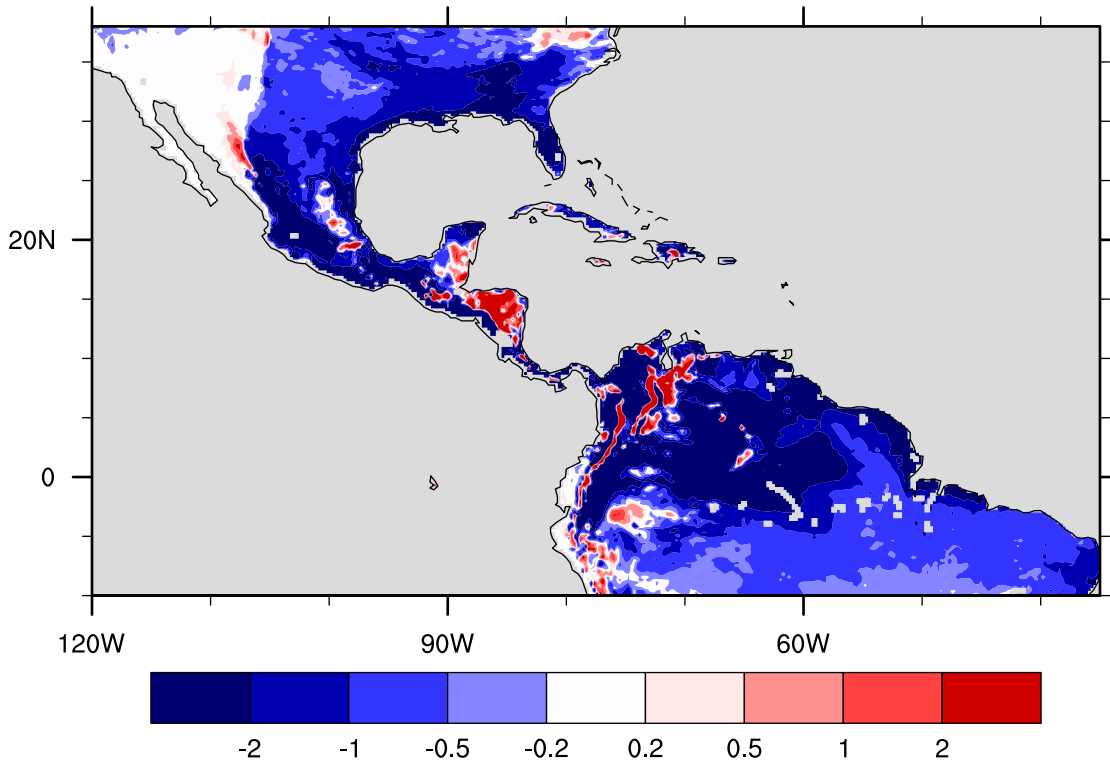

Slope of pr versus tas, run ca\_25\_001

January

Slope of pr versus tas, run ca\_25\_001

February

Slope of pr versus tas, run ca\_25\_001

March

Slope of pr versus tas, run ca\_25\_001

April

Slope of pr versus tas, run ca\_25\_001

May

Slope of pr versus tas, run ca\_25\_001

June

Slope of pr versus tas, run ca\_25\_001

July

Slope of pr versus tas, run ca\_25\_001

August

Slope of pr versus tas, run ca\_25\_001

September

Slope of pr versus tas, run ca\_25\_001

October

Slope of pr versus tas, run ca\_25\_001

November

Slope of pr versus tas, run ca\_25\_001

December