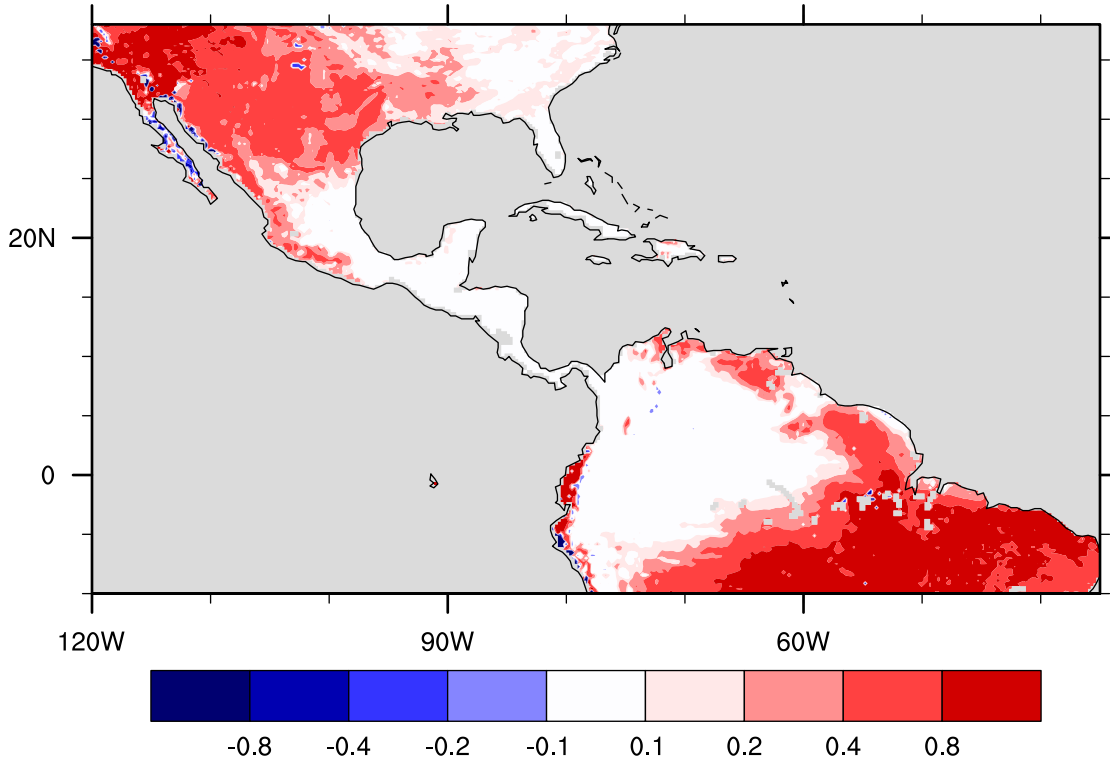

Zeng gamma, run ca_25_001

June