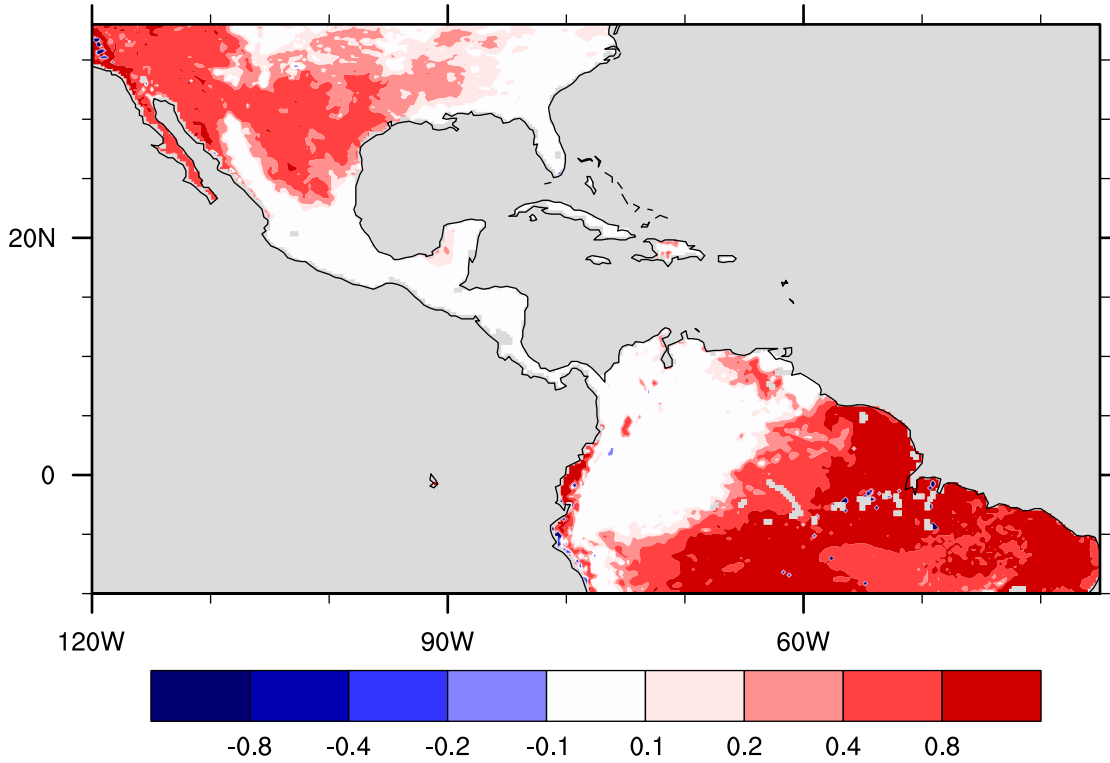

Zeng gamma, run ca\_25\_001

May

Zeng gamma, run ca\_25\_001

June

Zeng gamma, run ca\_25\_001

July

Zeng gamma, run ca\_25\_001

August

Zeng gamma, run ca\_25\_001

September

Zeng gamma, run ca\_25\_001

October

Zeng gamma, run ca\_25\_001

November

Zeng gamma, run ca\_25\_001

December