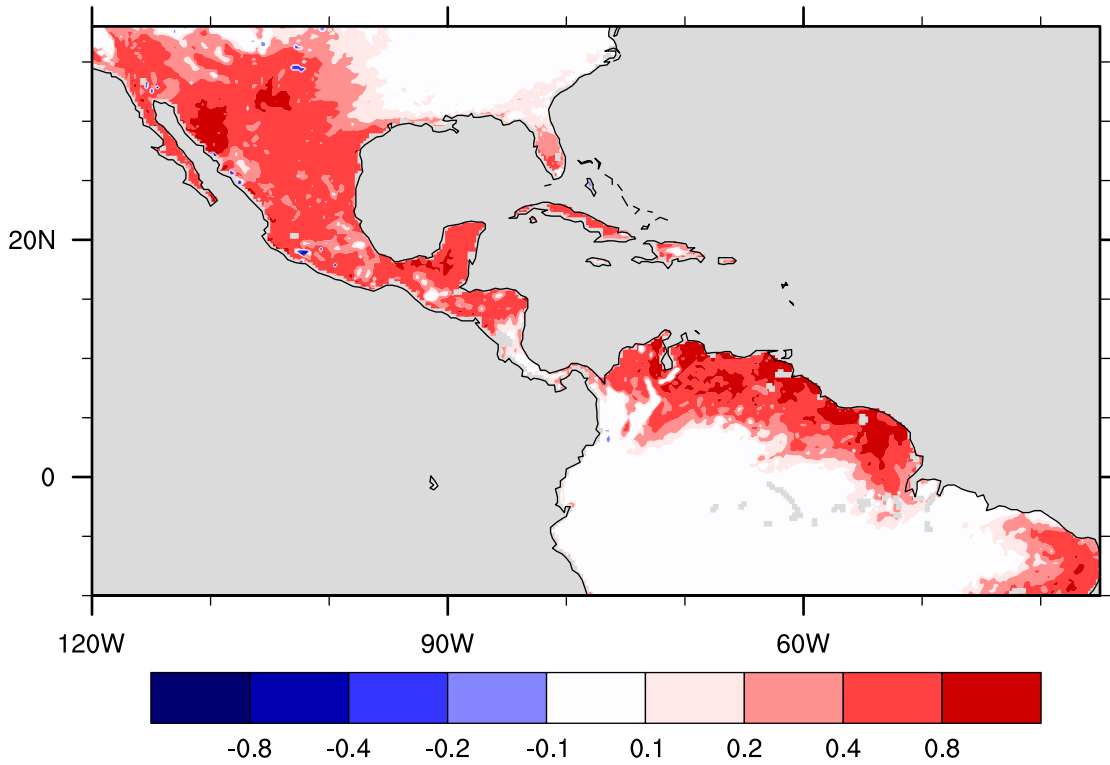

Zeng gamma, run ca\_25\_001

January

Zeng gamma, run ca\_25\_001

February

Zeng gamma, run ca\_25\_001

March

Zeng gamma, run ca\_25\_001

April