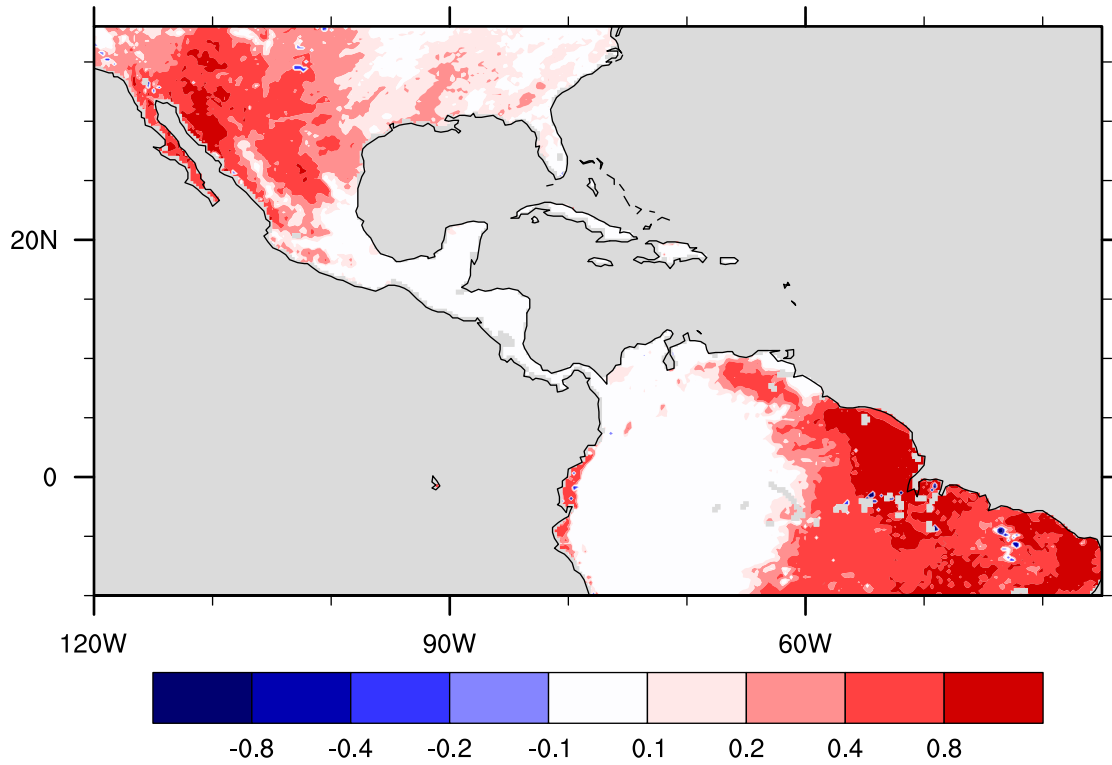

Zeng gamma, run ca_25_001

October