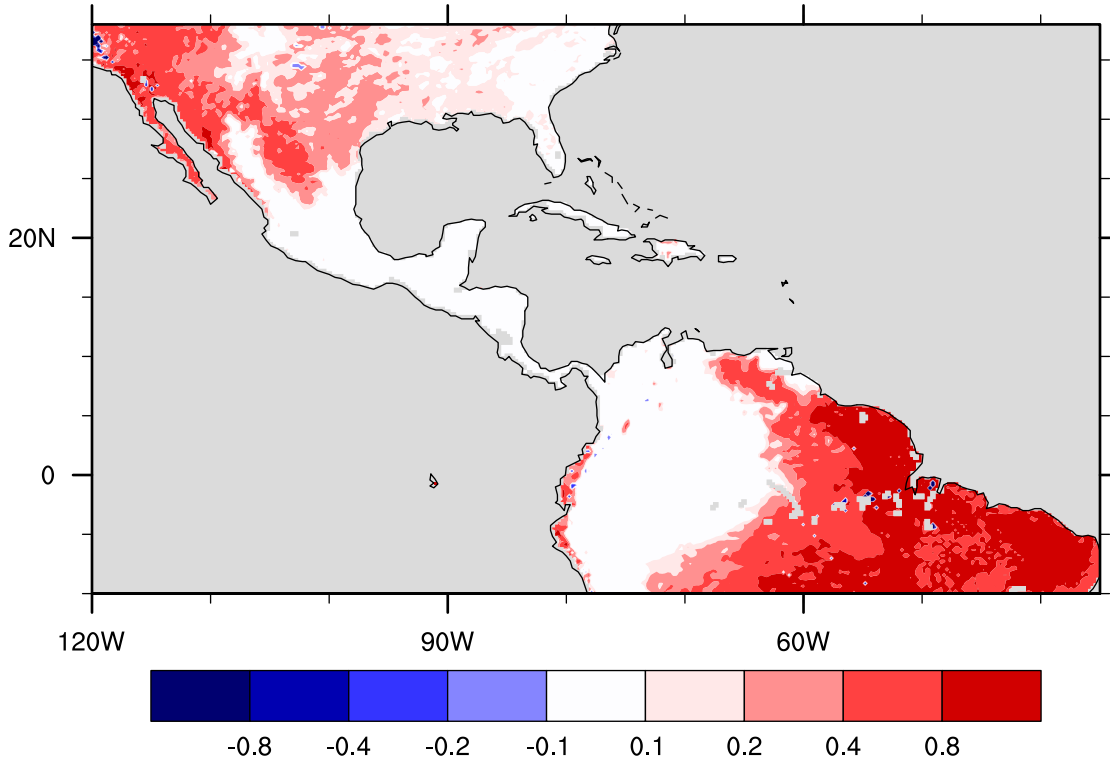

Zeng gamma, run ca_25_001

September