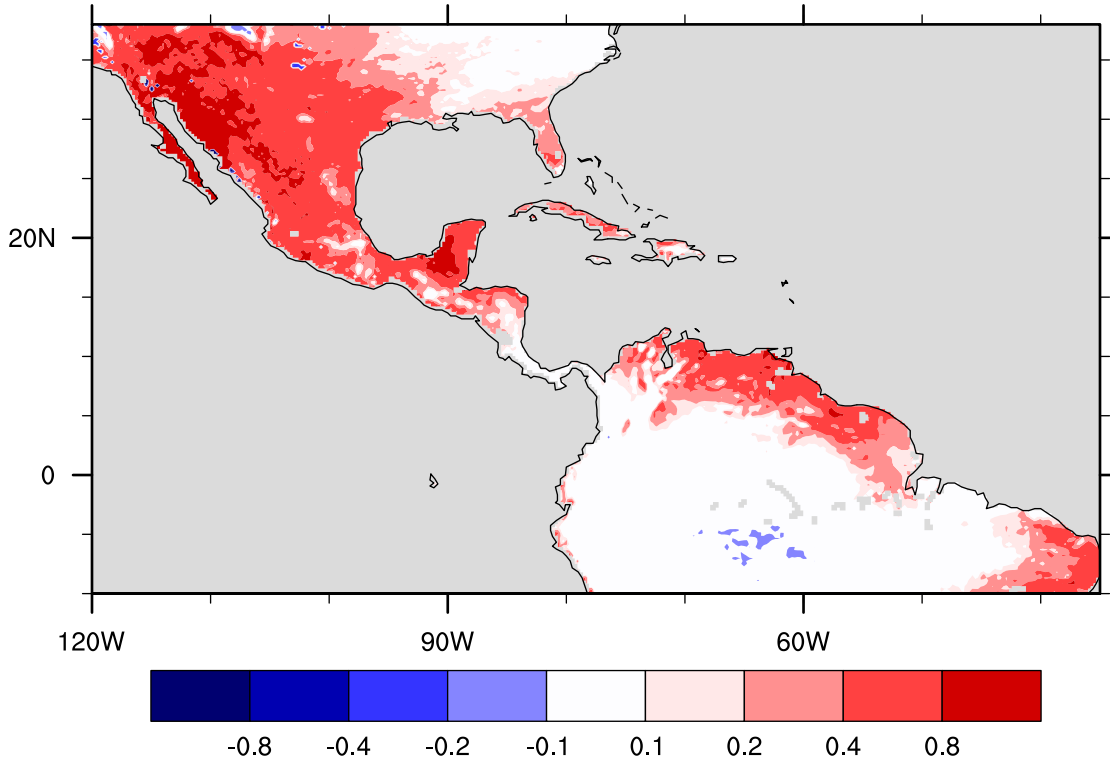

Zeng gamma, run ca\_25\_001

January

Zeng gamma, run ca\_25\_001

February

Zeng gamma, run ca\_25\_001

March

Zeng gamma, run ca\_25\_001

April