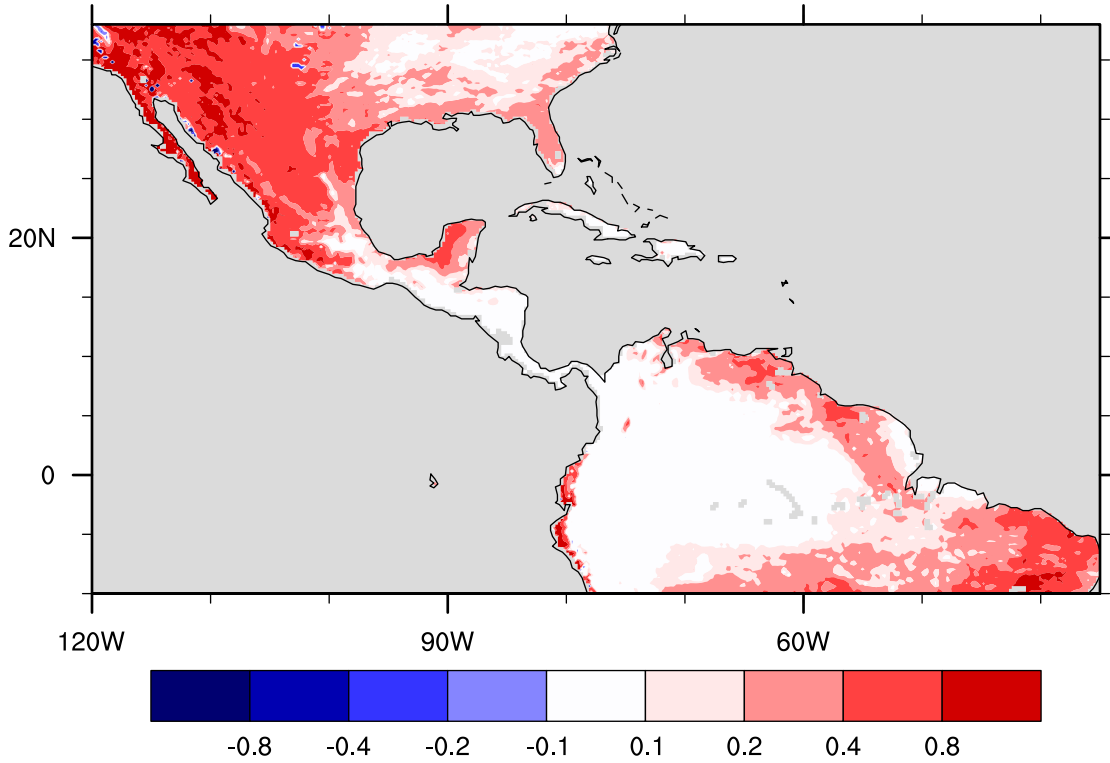

Zeng gamma, run ca_25_001

May