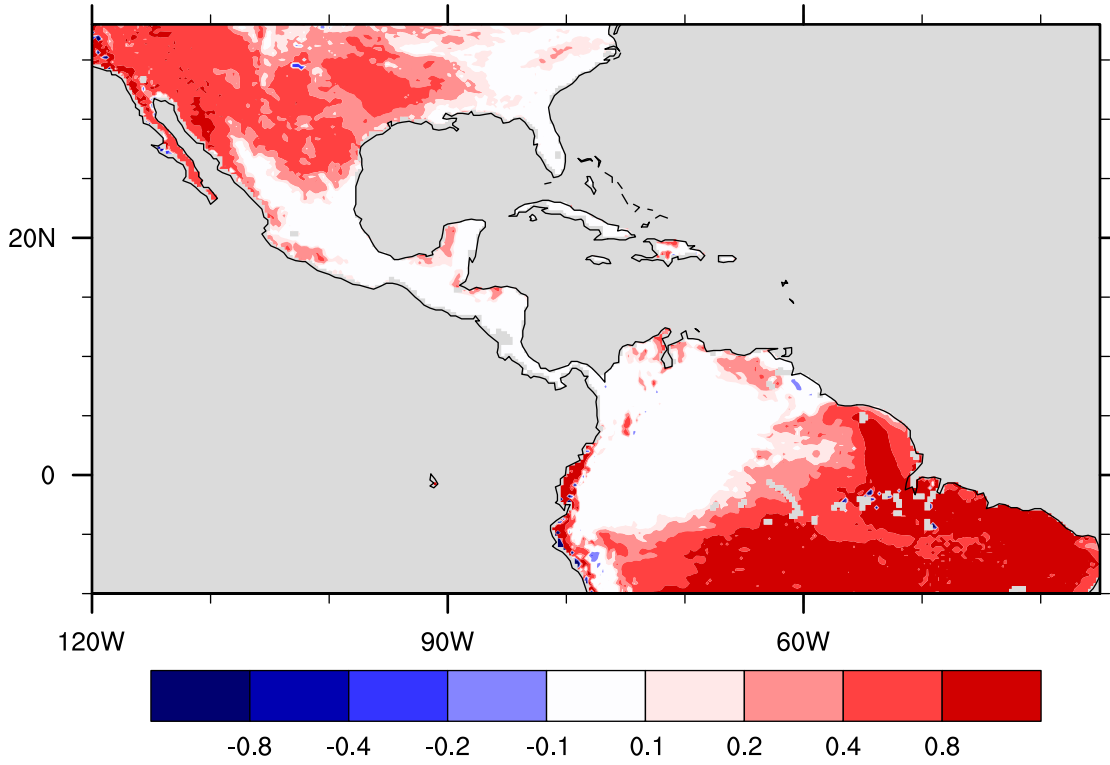

Zeng gamma, run ca\_25\_001

May

Zeng gamma, run ca\_25\_001

June

Zeng gamma, run ca\_25\_001

July

Zeng gamma, run ca\_25\_001

August