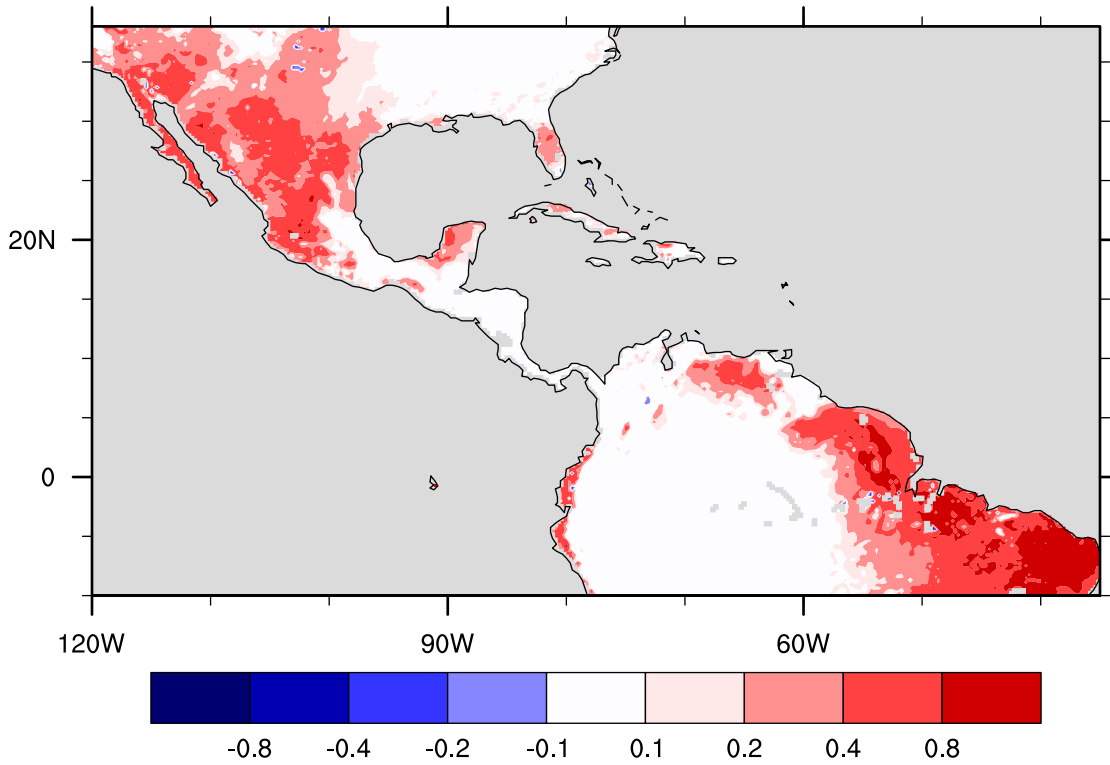

Zeng gamma, run ca\_25\_001

September

Zeng gamma, run ca\_25\_001

October

Zeng gamma, run ca\_25\_001

November

Zeng gamma, run ca\_25\_001

December