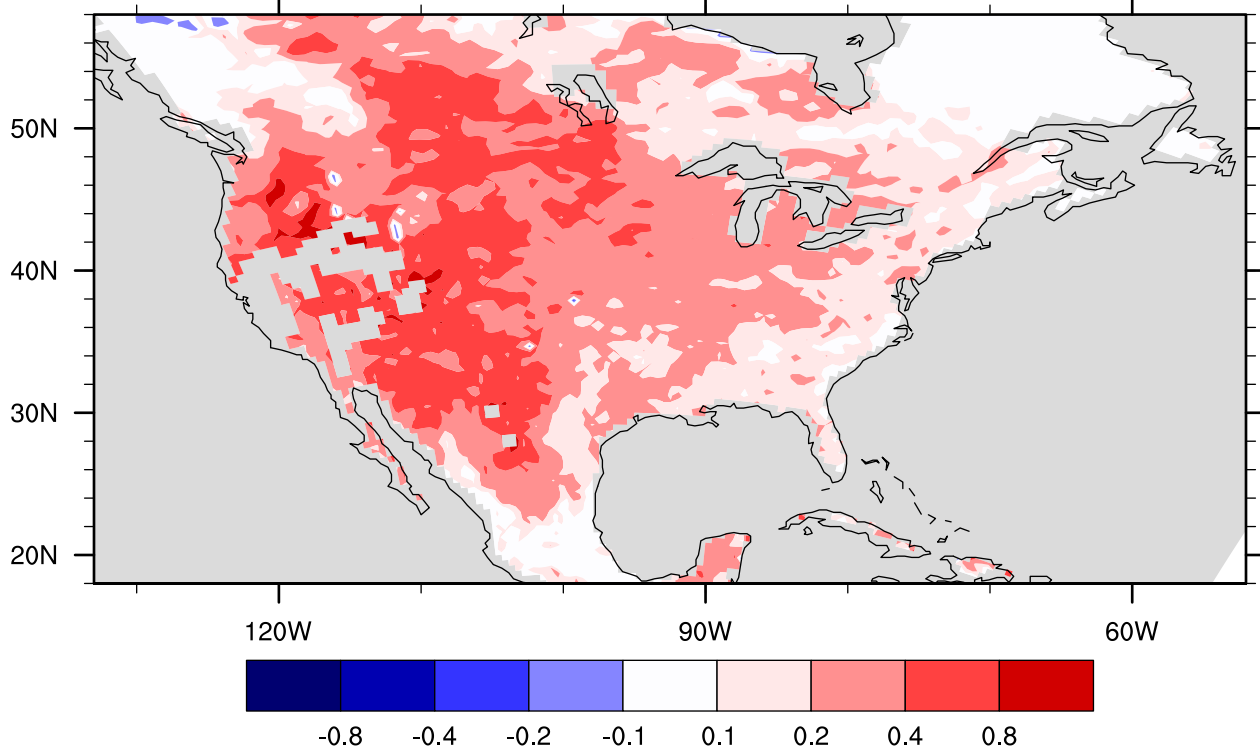

Zeng gamma, run gfdl_lake001 end century

May

Zeng gamma, run gfdl_lake001 end century

June

Zeng gamma, run gfdl_lake001 end century

July

Zeng gamma, run gfdl_lake01 end century

August

Zeng gamma, run gfdl_lake01 end century

September

Zeng gamma, run gfdl_lake001 end century

October

Zeng gamma, run gfdl_lake01 end century

November

Zeng gamma, run gfdl_lake01 end century

December