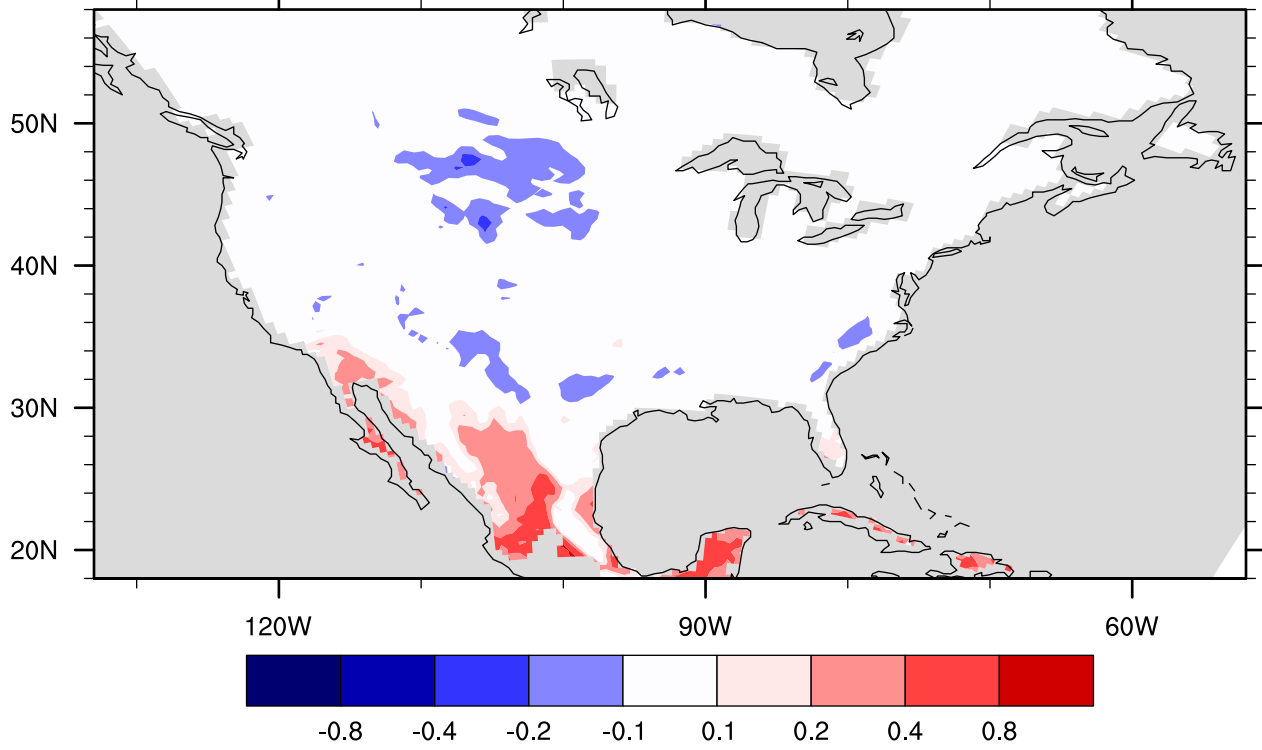

Zeng gamma, run gfdl_lake01 end century

January

Zeng gamma, run gfdl_lake01 end century

February

Zeng gamma, run gfdl_lake001 end century

March

Zeng gamma, run gfdl_lake001 end century

April

Zeng gamma, run gfdl_lake001 end century

May

Zeng gamma, run gfdl_lake001 end century

June

Zeng gamma, run gfdl_lake001 end century

July

Zeng gamma, run gfdl_lake01 end century

August