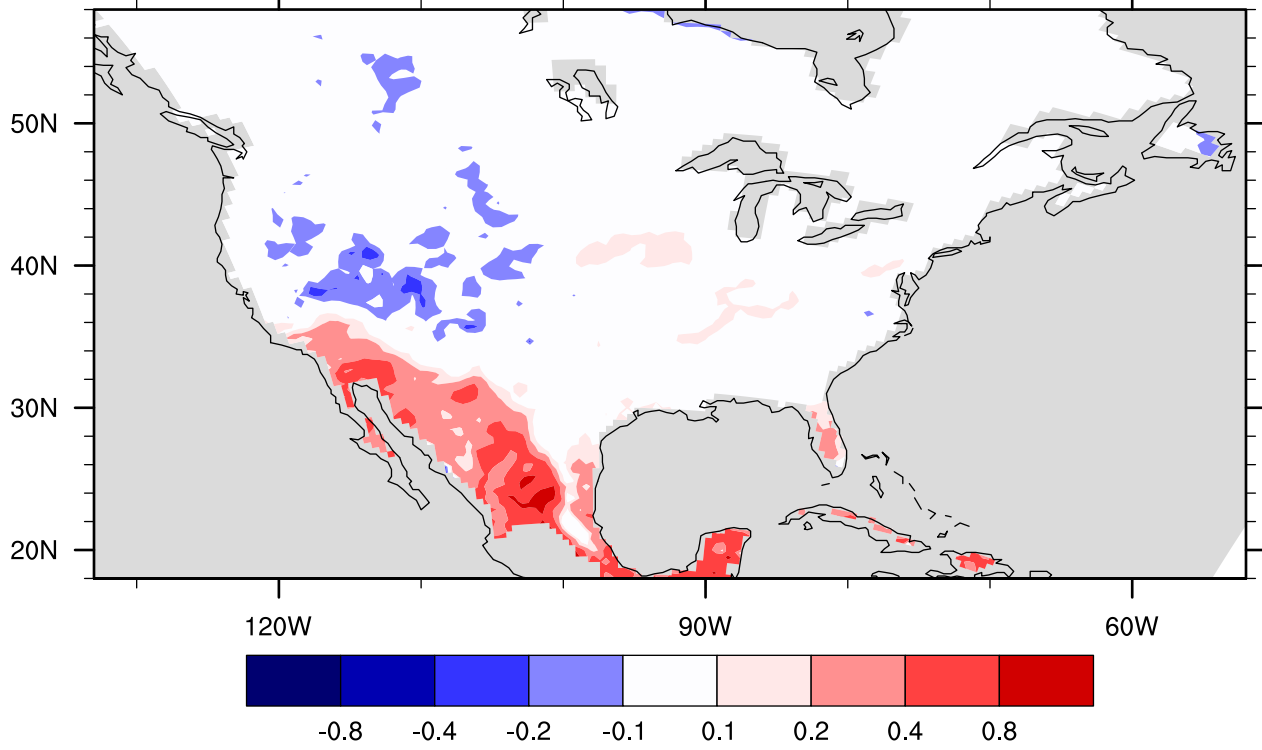

Zeng gamma, run gfdl_lake01 end century

January

Zeng gamma, run gfdl_lake01 end century

February

Zeng gamma, run gfdl_lake001 end century

March

Zeng gamma, run gfdl_lake001 end century

April

Zeng gamma, run gfdl_lake001 end century

May

Zeng gamma, run gfdl_lake001 end century

June

Zeng gamma, run gfdl_lake001 end century

July

Zeng gamma, run gfdl_lake01 end century

August