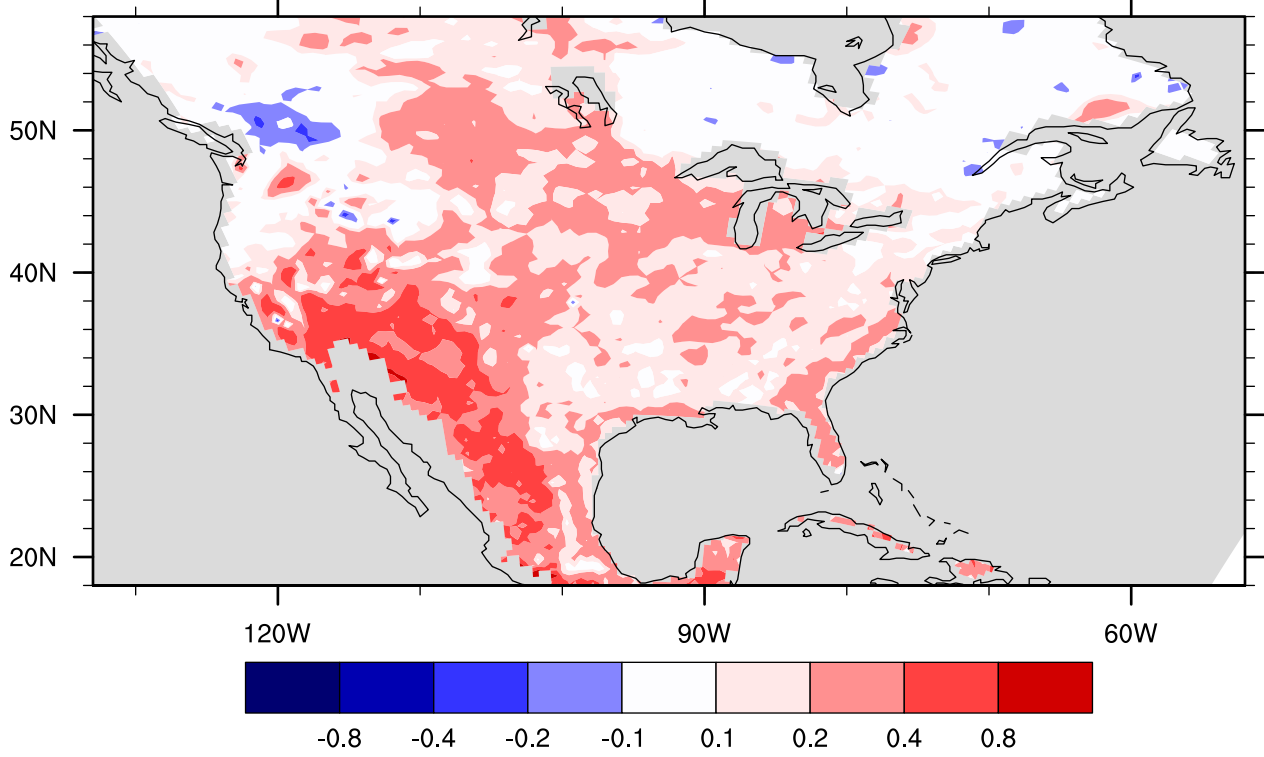

Zeng gamma, run gfdl_lake01 end century

January

Zeng gamma, run gfdl_lake01 end century

February

Zeng gamma, run gfdl_lake001 end century

March

Zeng gamma, run gfdl_lake001 end century

April

Zeng gamma, run gfdl_lake001 end century

May

Zeng gamma, run gfdl_lake001 end century

June

Zeng gamma, run gfdl_lake001 end century

July

Zeng gamma, run gfdl_lake01 end century

August