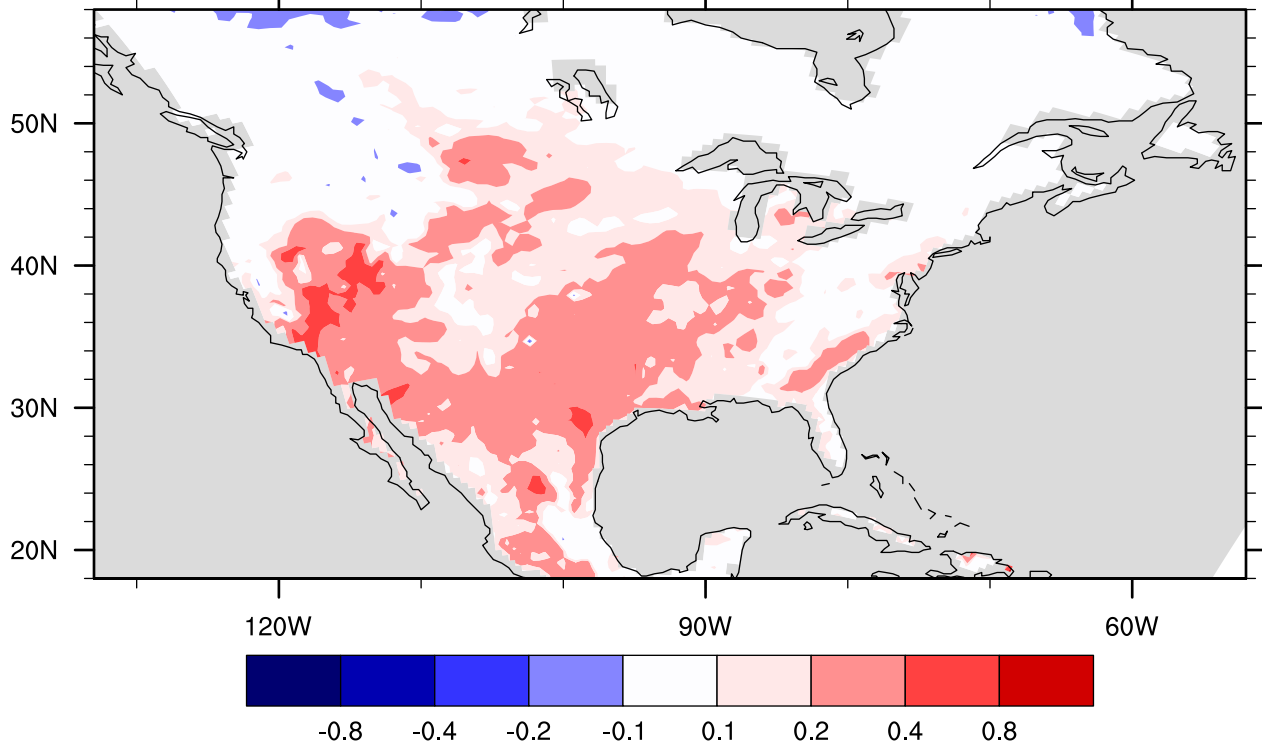

Zeng gamma, run gfdl_lake001 end century

May

Zeng gamma, run gfdl_lake001 end century

June

Zeng gamma, run gfdl_lake001 end century

July

Zeng gamma, run gfdl_lake01 end century

August

Zeng gamma, run gfdl_lake01 end century

September

Zeng gamma, run gfdl_lake001 end century

October

Zeng gamma, run gfdl_lake01 end century

November

Zeng gamma, run gfdl_lake01 end century

December