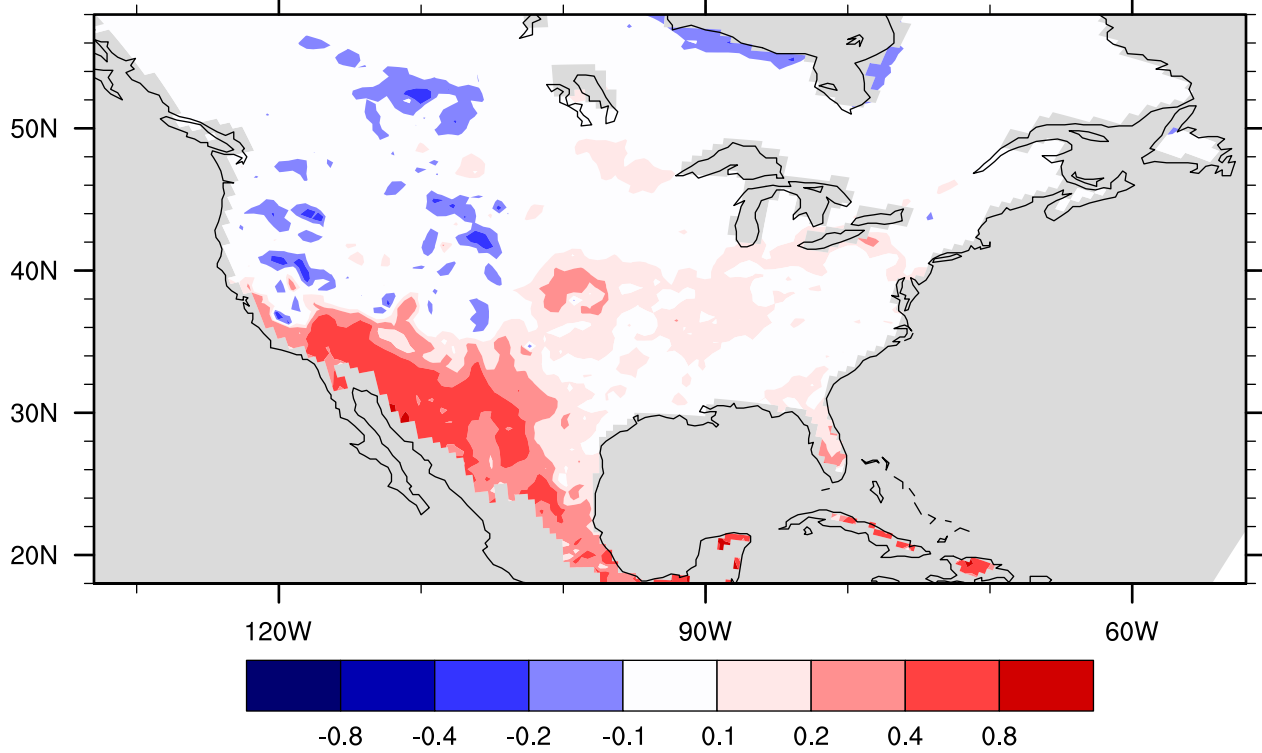

Zeng gamma, run gfdl_lake01 end century

January

Zeng gamma, run gfdl_lake01 end century

February

Zeng gamma, run gfdl_lake001 end century

March

Zeng gamma, run gfdl_lake001 end century

April

Zeng gamma, run gfdl_lake001 end century

May

Zeng gamma, run gfdl_lake001 end century

June

Zeng gamma, run gfdl_lake001 end century

July

Zeng gamma, run gfdl_lake01 end century

August