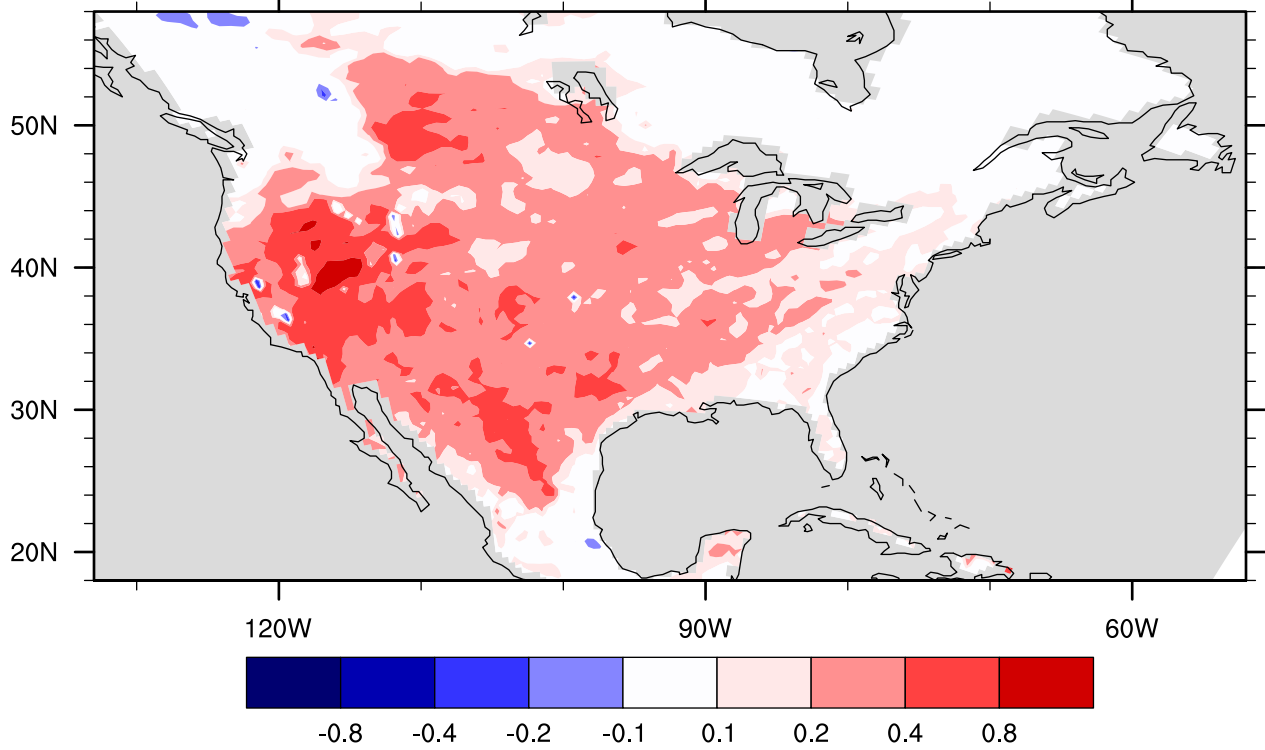

Zeng gamma, run gfdl_lake001 end century

May

Zeng gamma, run gfdl_lake001 end century

June

Zeng gamma, run gfdl_lake001 end century

July

Zeng gamma, run gfdl_lake01 end century

August

Zeng gamma, run gfdl_lake01 end century

September

Zeng gamma, run gfdl_lake001 end century

October

Zeng gamma, run gfdl_lake01 end century

November

Zeng gamma, run gfdl_lake01 end century

December