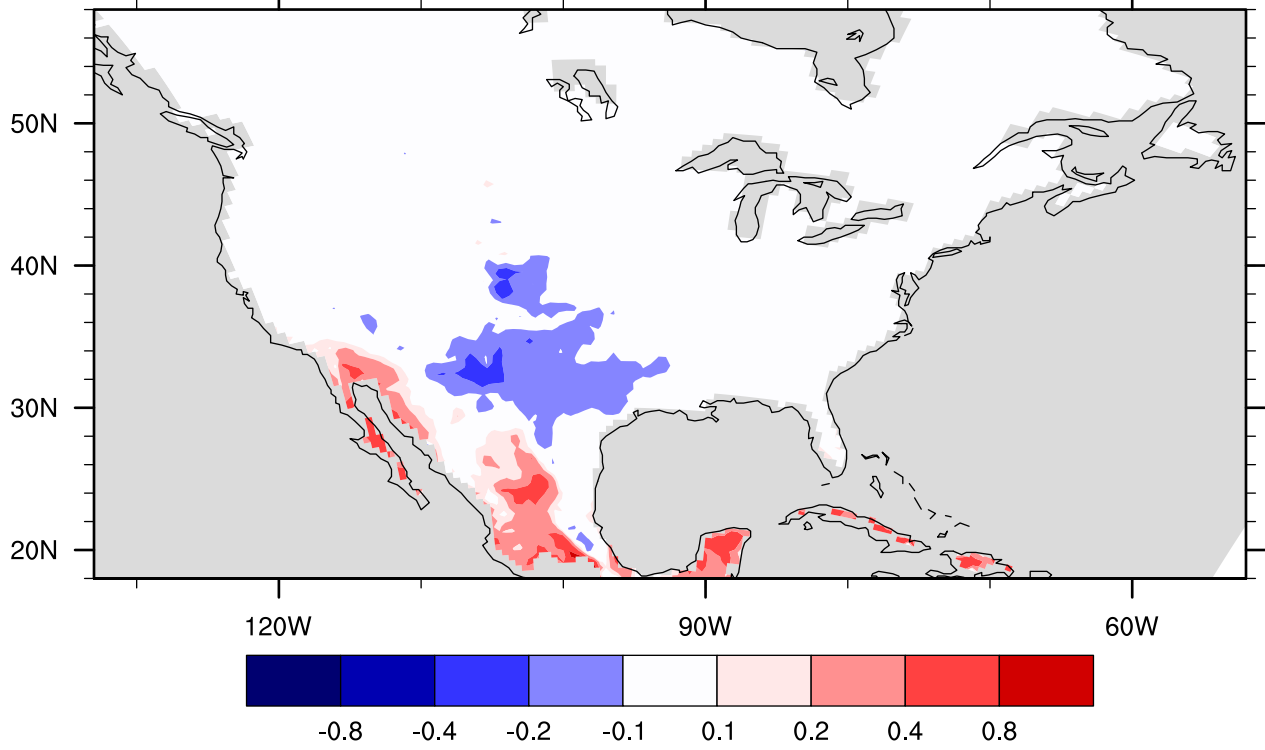

Zeng gamma, run gfdl_lake01 end century

January

Zeng gamma, run gfdl_lake01 end century

February

Zeng gamma, run gfdl_lake001 end century

March

Zeng gamma, run gfdl_lake001 end century

April

Zeng gamma, run gfdl_lake001 end century

May

Zeng gamma, run gfdl_lake001 end century

June

Zeng gamma, run gfdl_lake001 end century

July

Zeng gamma, run gfdl_lake01 end century

August