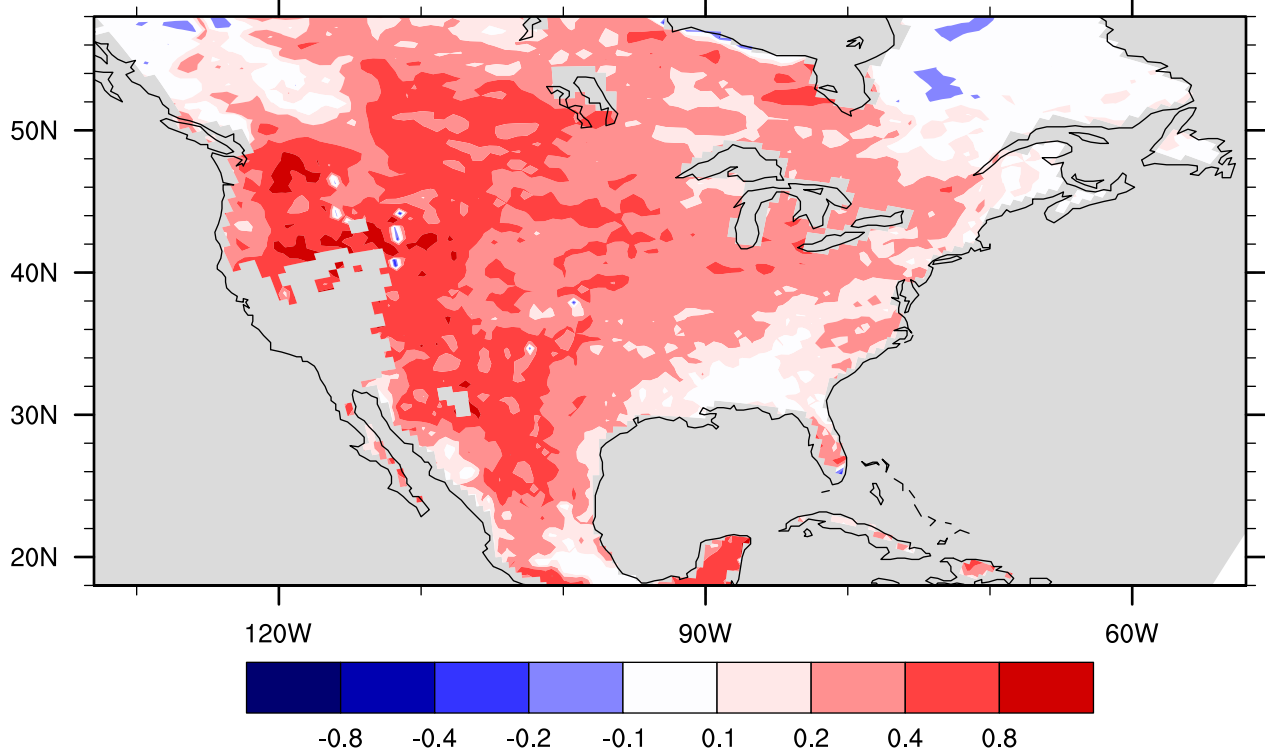

Zeng gamma, run gfdl_lake001 end century

May

Zeng gamma, run gfdl_lake001 end century

June

Zeng gamma, run gfdl_lake001 end century

July

Zeng gamma, run gfdl_lake01 end century

August

Zeng gamma, run gfdl_lake01 end century

September

Zeng gamma, run gfdl_lake001 end century

October

Zeng gamma, run gfdl_lake01 end century

November

Zeng gamma, run gfdl_lake01 end century

December