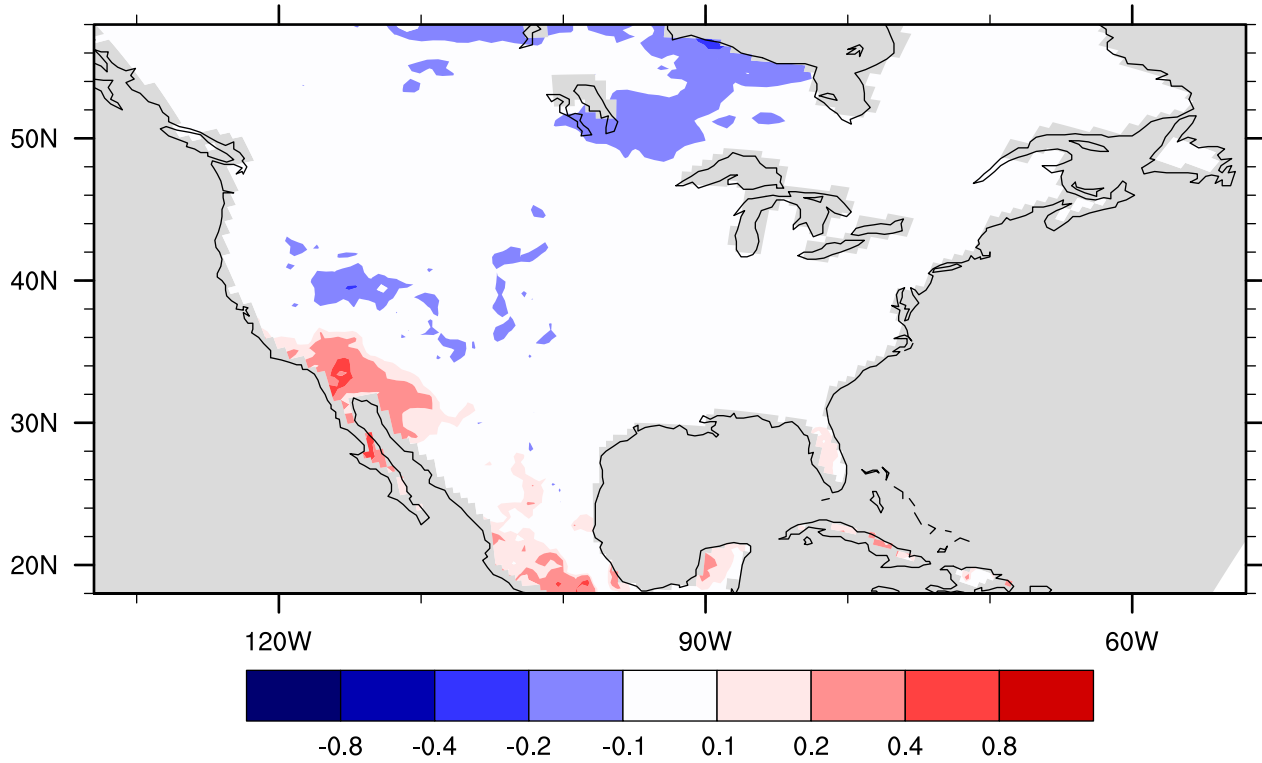

Zeng gamma, run gfdl\_lake001

September

Zeng gamma, run gfdl\_lake001

October

Zeng gamma, run gfdl\_lake001

November

Zeng gamma, run gfdl\_lake001

December