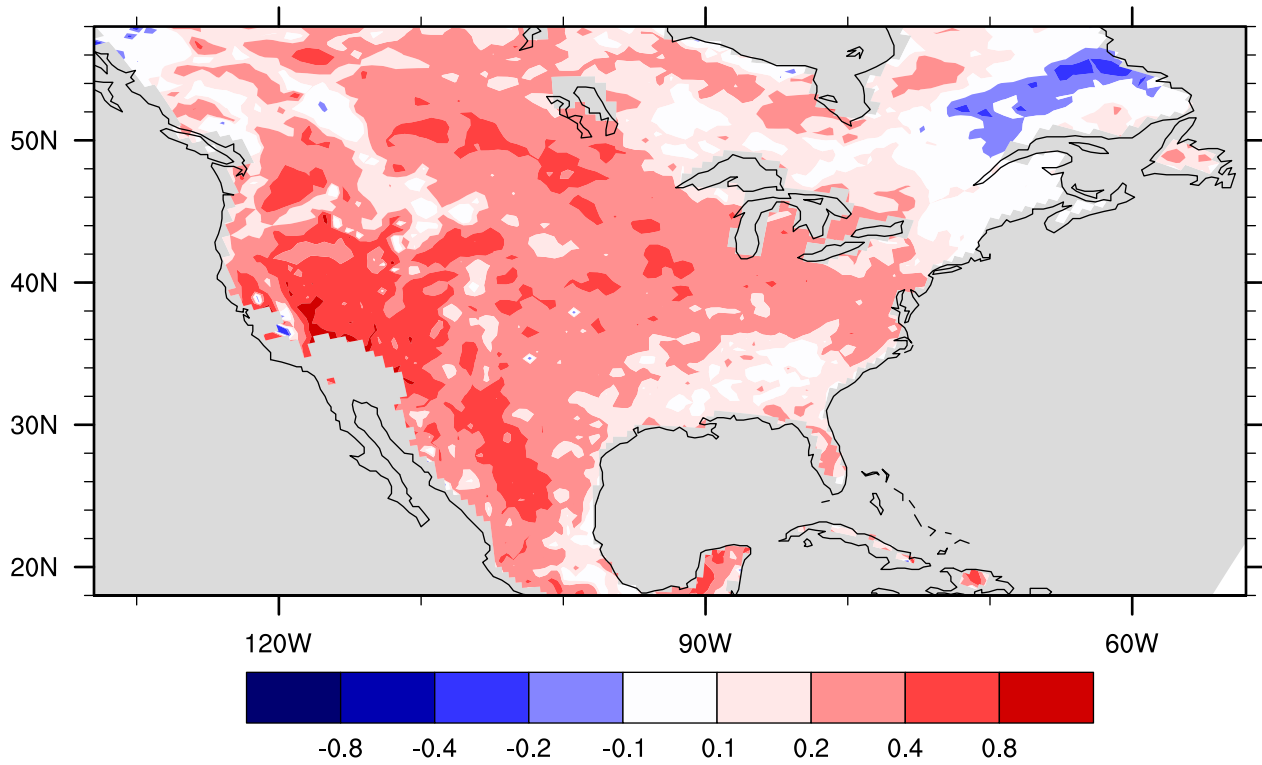

Zeng gamma, run gfdl_lake001

June