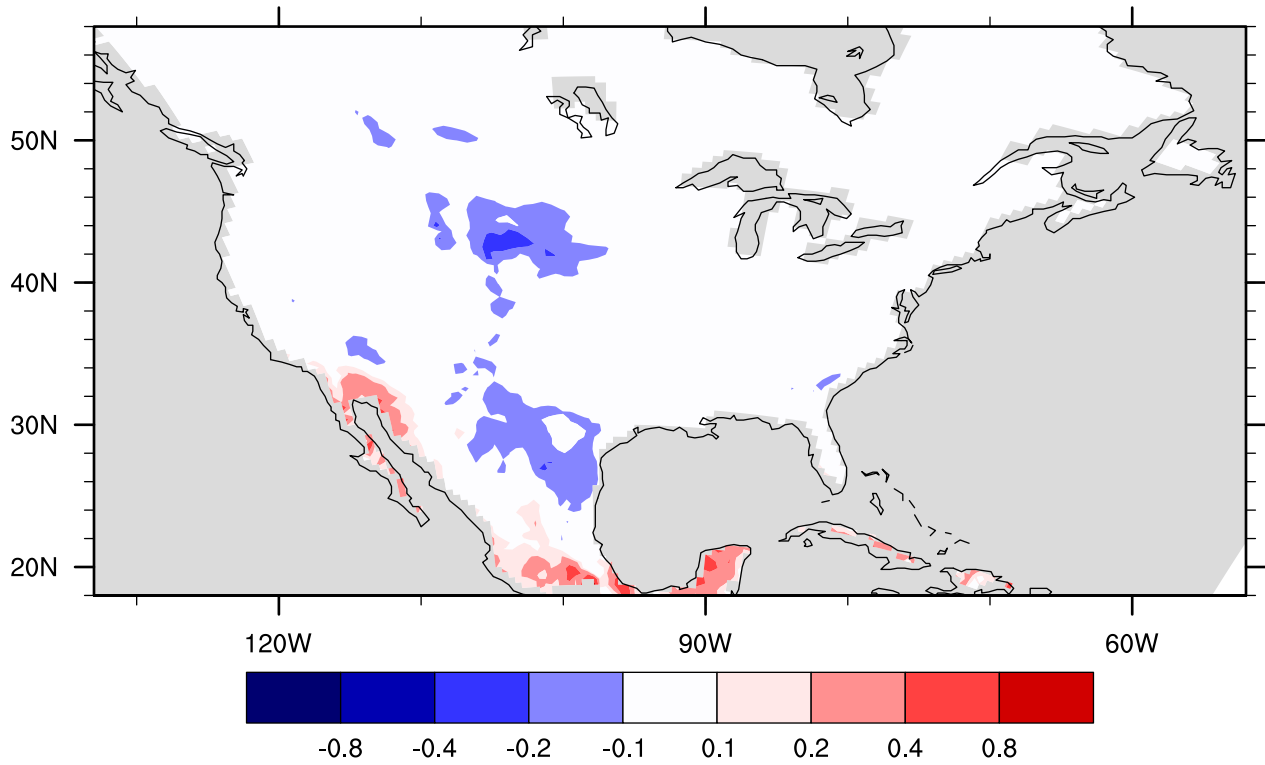

Zeng gamma, run gfdl\_lake001

January

Zeng gamma, run gfdl\_lake001

February

Zeng gamma, run gfdl\_lake001

March

Zeng gamma, run gfdl\_lake001

April