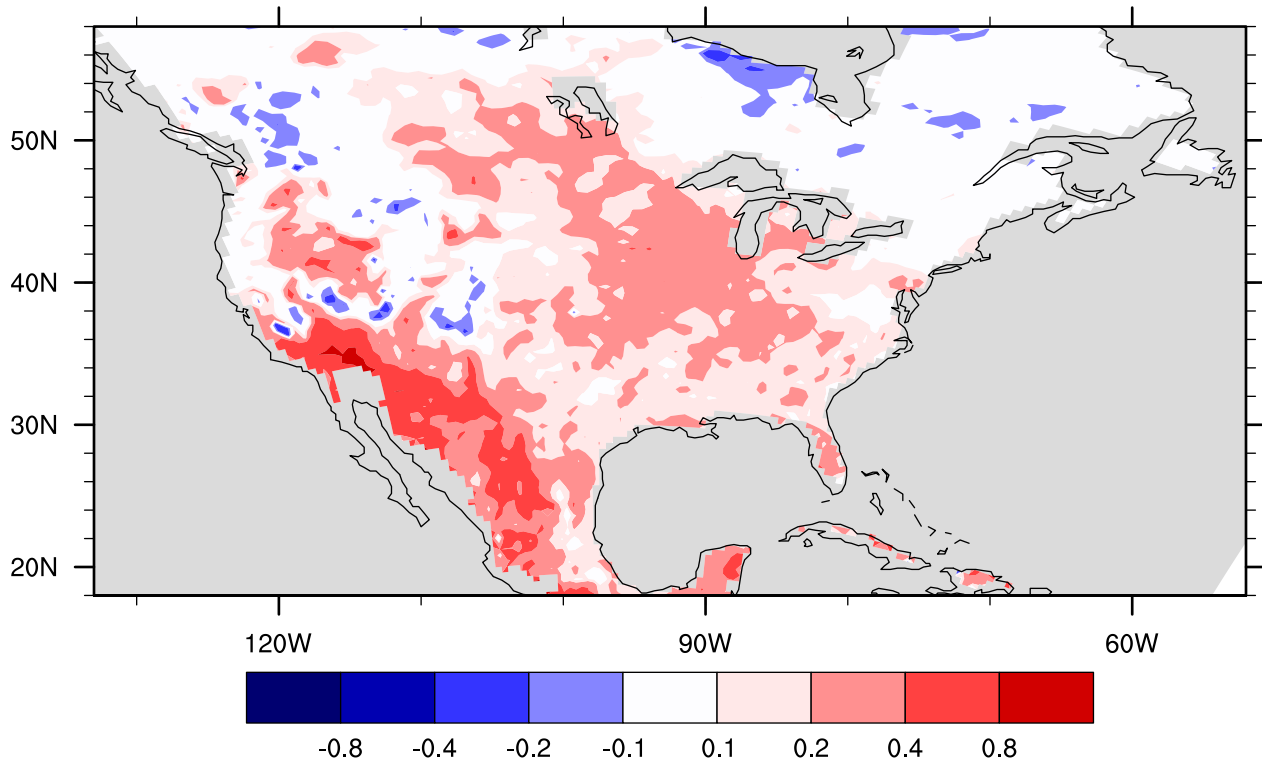

Zeng gamma, run gfdl_lake001

May