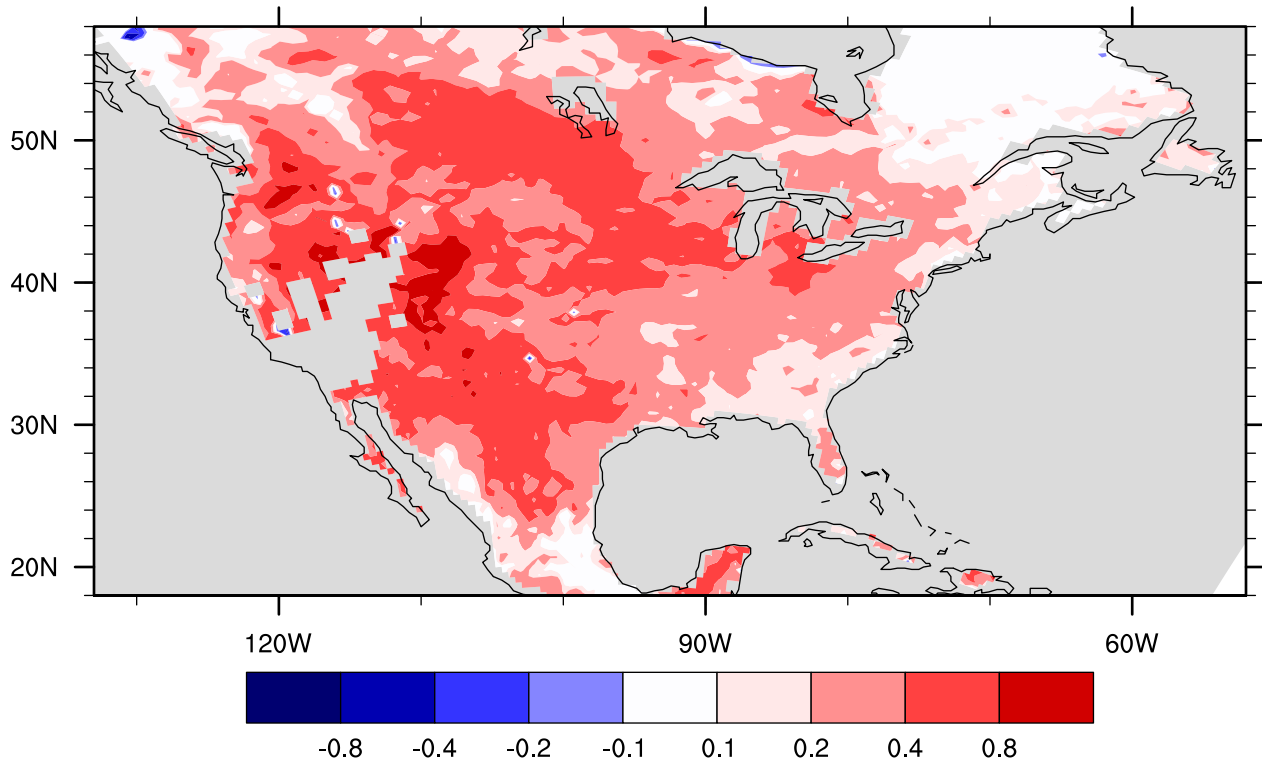

Zeng gamma, run gfdl\_lake001

May

Zeng gamma, run gfdl\_lake001

June

Zeng gamma, run gfdl\_lake001

July

Zeng gamma, run gfdl\_lake001

August