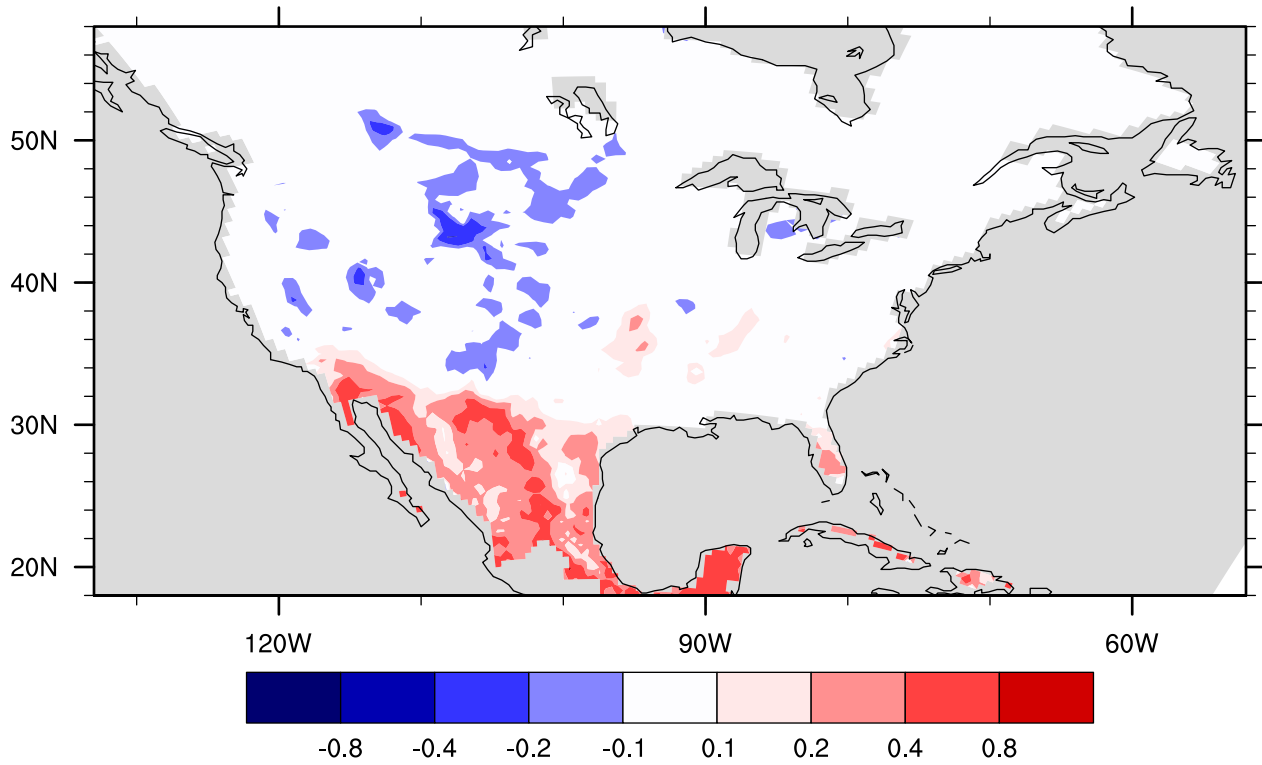

Zeng gamma, run gfdl\_lake001

January

Zeng gamma, run gfdl\_lake001

February

Zeng gamma, run gfdl\_lake001

March

Zeng gamma, run gfdl\_lake001

April