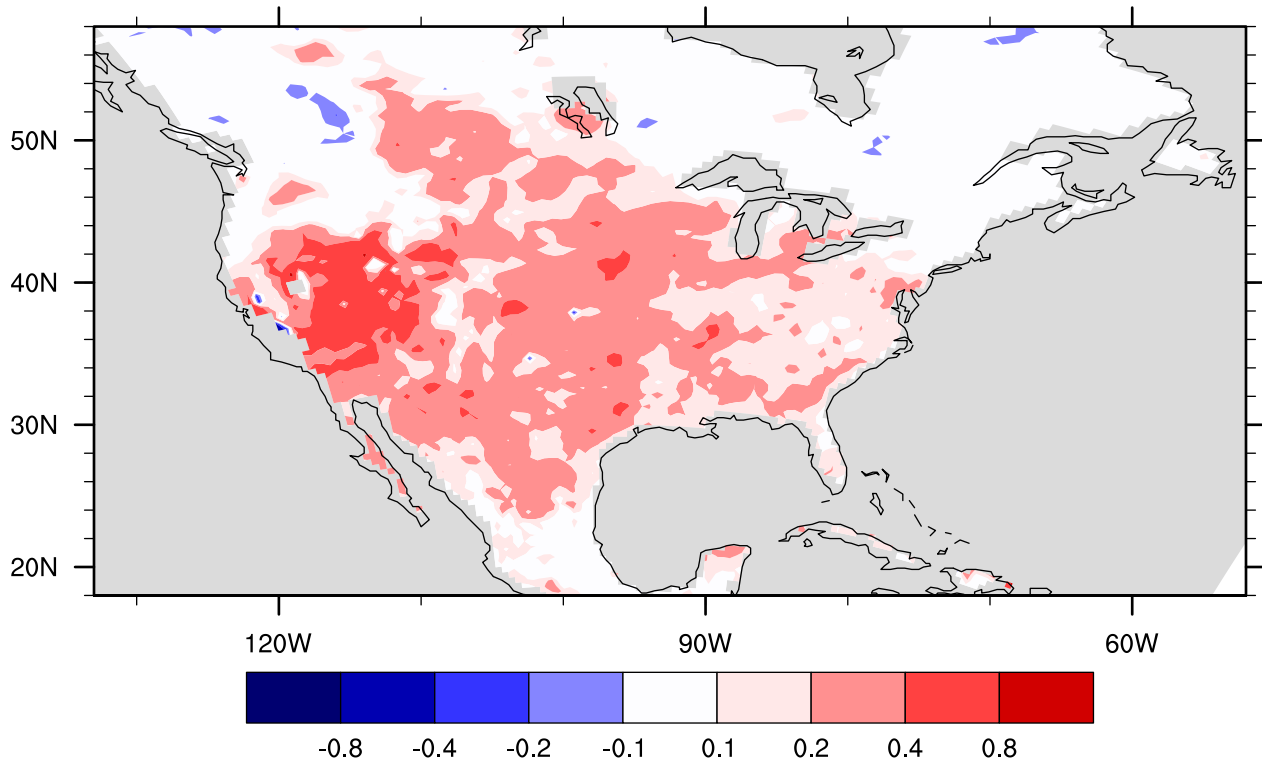

Zeng gamma, run gfdl\_lake001

May

Zeng gamma, run gfdl\_lake001

June

Zeng gamma, run gfdl\_lake001

July

Zeng gamma, run gfdl\_lake001

August

Zeng gamma, run gfdl\_lake001

September

Zeng gamma, run gfdl\_lake001

October

Zeng gamma, run gfdl\_lake001

November

Zeng gamma, run gfdl\_lake001

December