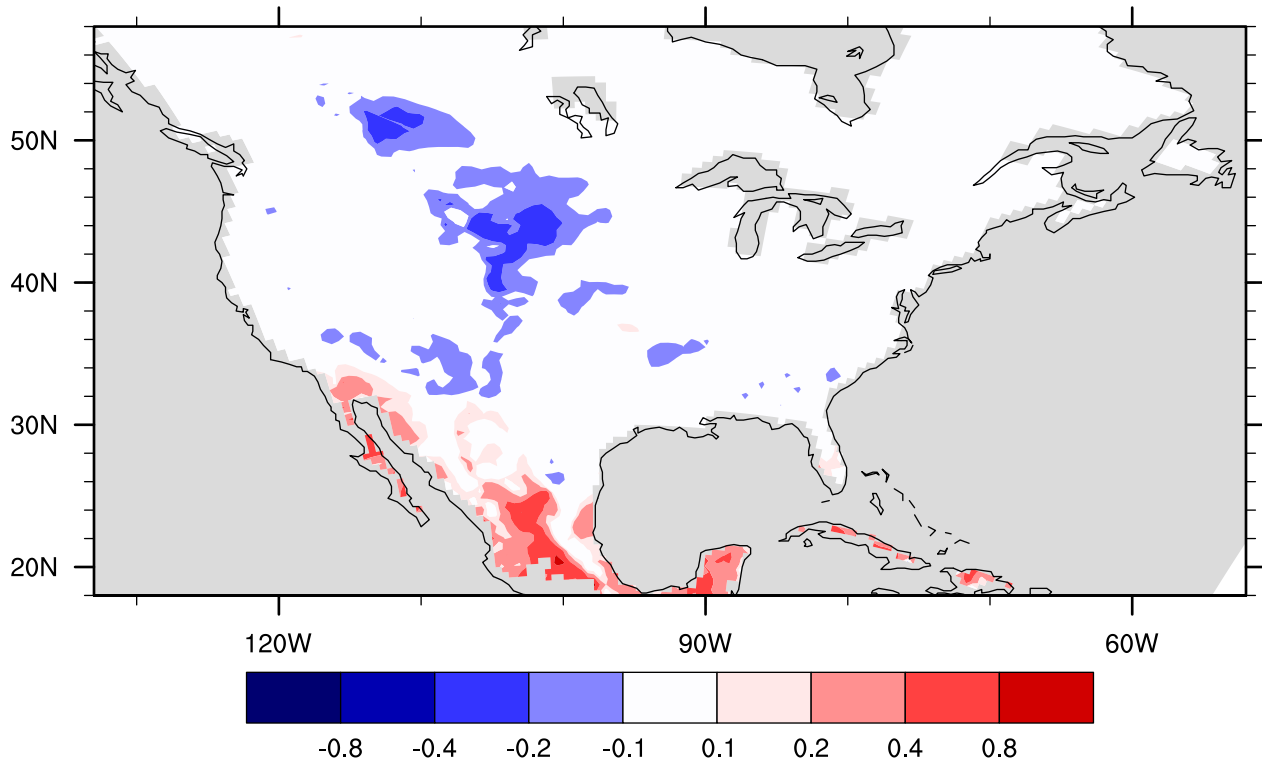

Zeng gamma, run gfdl\_lake001

January

Zeng gamma, run gfdl\_lake001

February

Zeng gamma, run gfdl\_lake001

March

Zeng gamma, run gfdl\_lake001

April