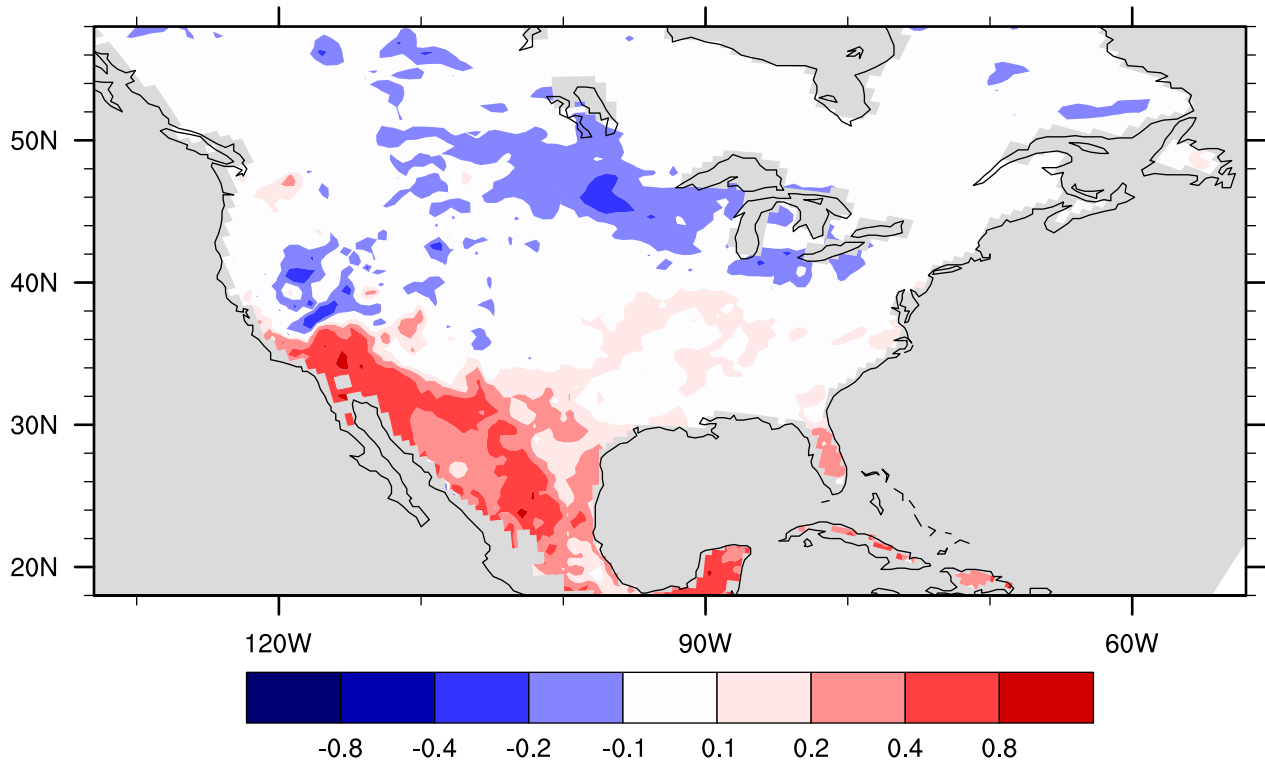

Zeng gamma, run gfdl\_lake001

January

Zeng gamma, run gfdl\_lake001

February

Zeng gamma, run gfdl\_lake001

March

Zeng gamma, run gfdl\_lake001

April