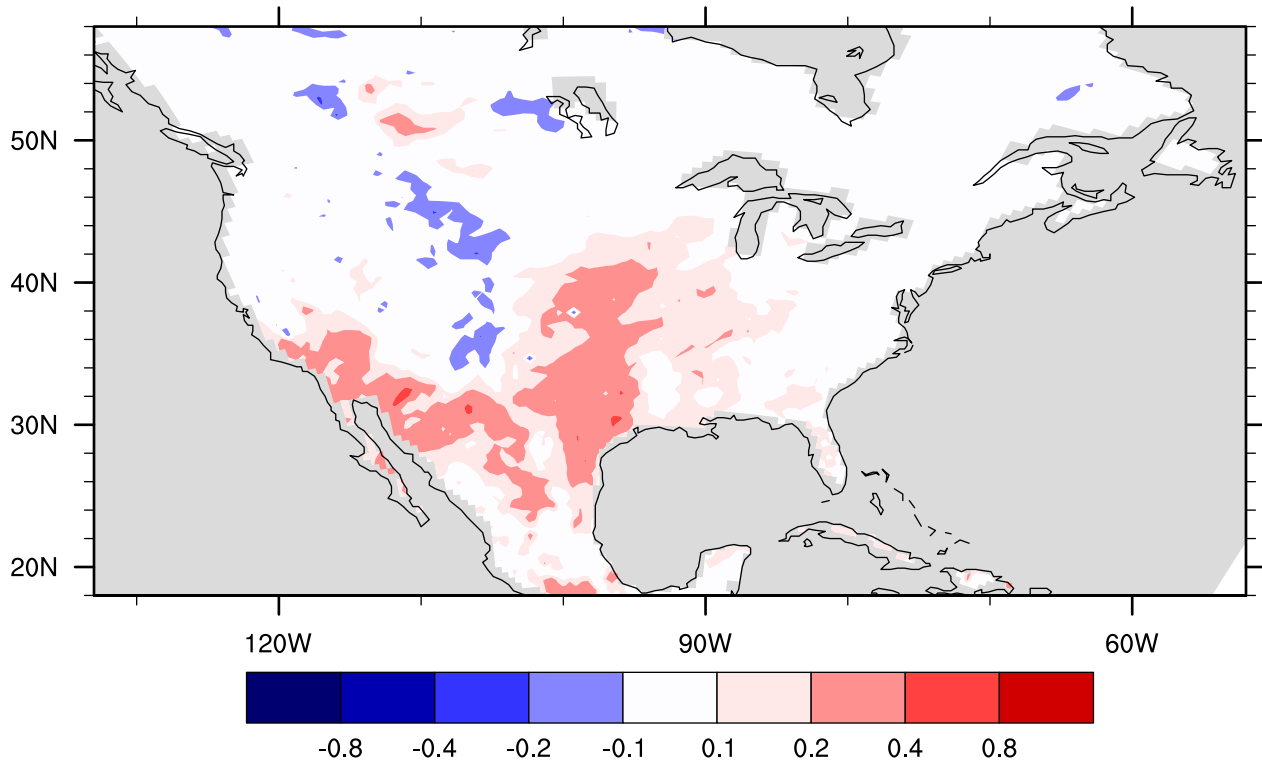

Zeng gamma, run gfdl_lake001

October