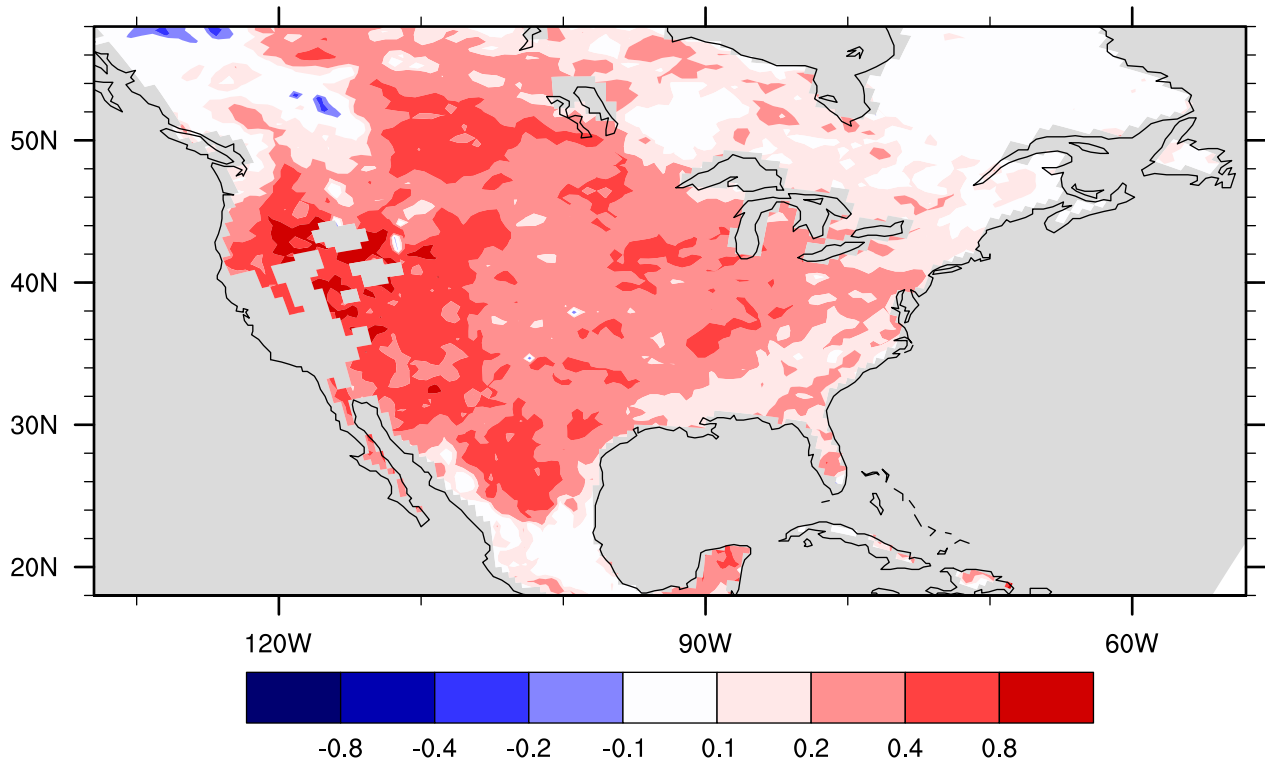

Zeng gamma, run gfdl\_lake001

May

Zeng gamma, run gfdl\_lake001

June

Zeng gamma, run gfdl\_lake001

July

Zeng gamma, run gfdl\_lake001

August