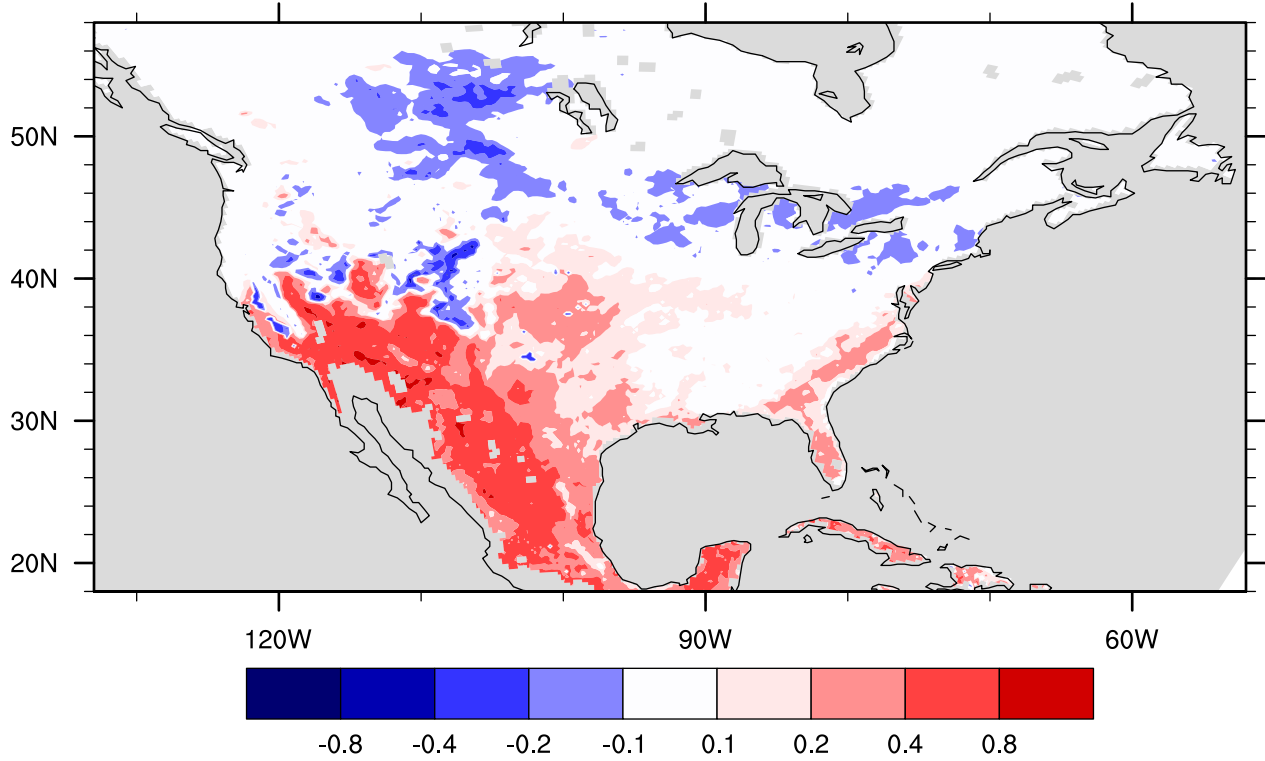

Zeng gamma, run lake_25_001_skt

January

Zeng gamma, run lake_25_001_skt

February

Zeng gamma, run lake_25_001_skt

March

Zeng gamma, run lake_25_001_skt

April