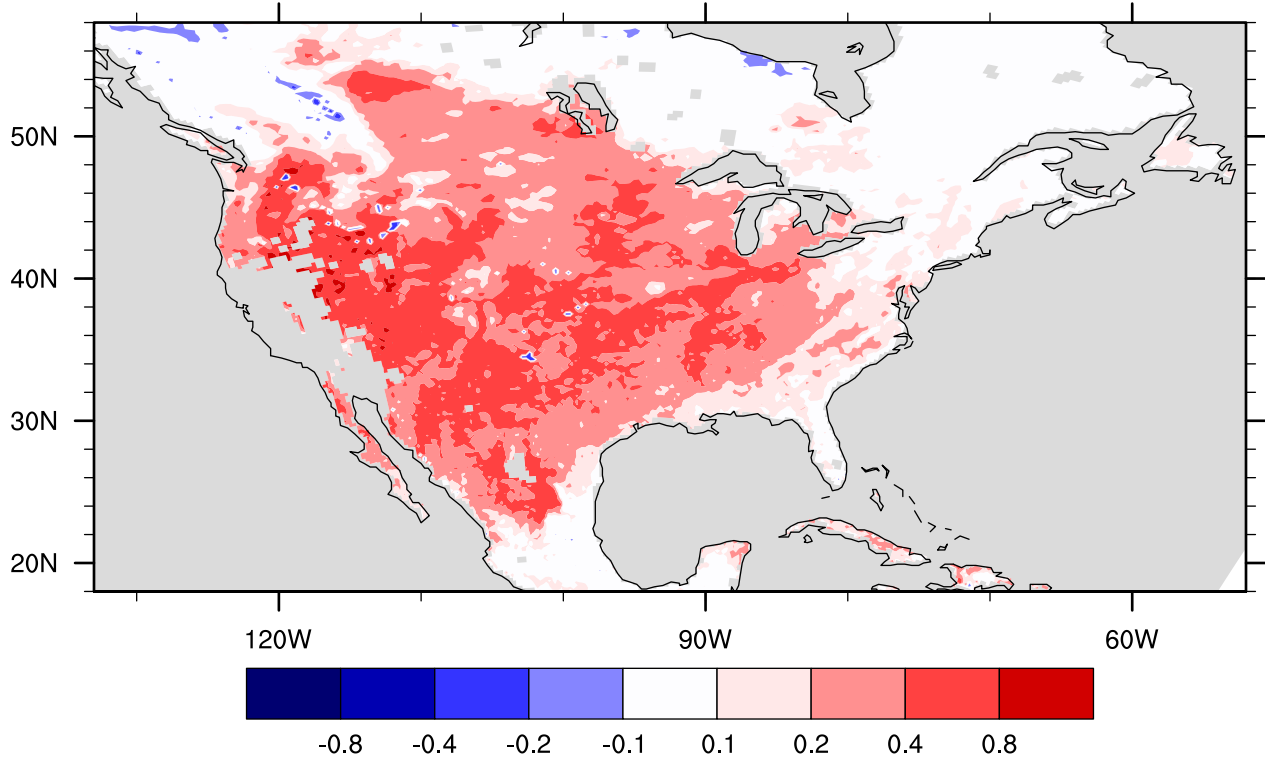

Zeng gamma, run lake_25_001_skt

May

Zeng gamma, run lake_25_001_skt

June

Zeng gamma, run lake_25_001_skt

July

Zeng gamma, run lake_25_001_skt

August

Zeng gamma, run lake_25_001_skt

September

Zeng gamma, run lake_25_001_skt

October

Zeng gamma, run lake_25_001_skt

November

Zeng gamma, run lake_25_001_skt

December